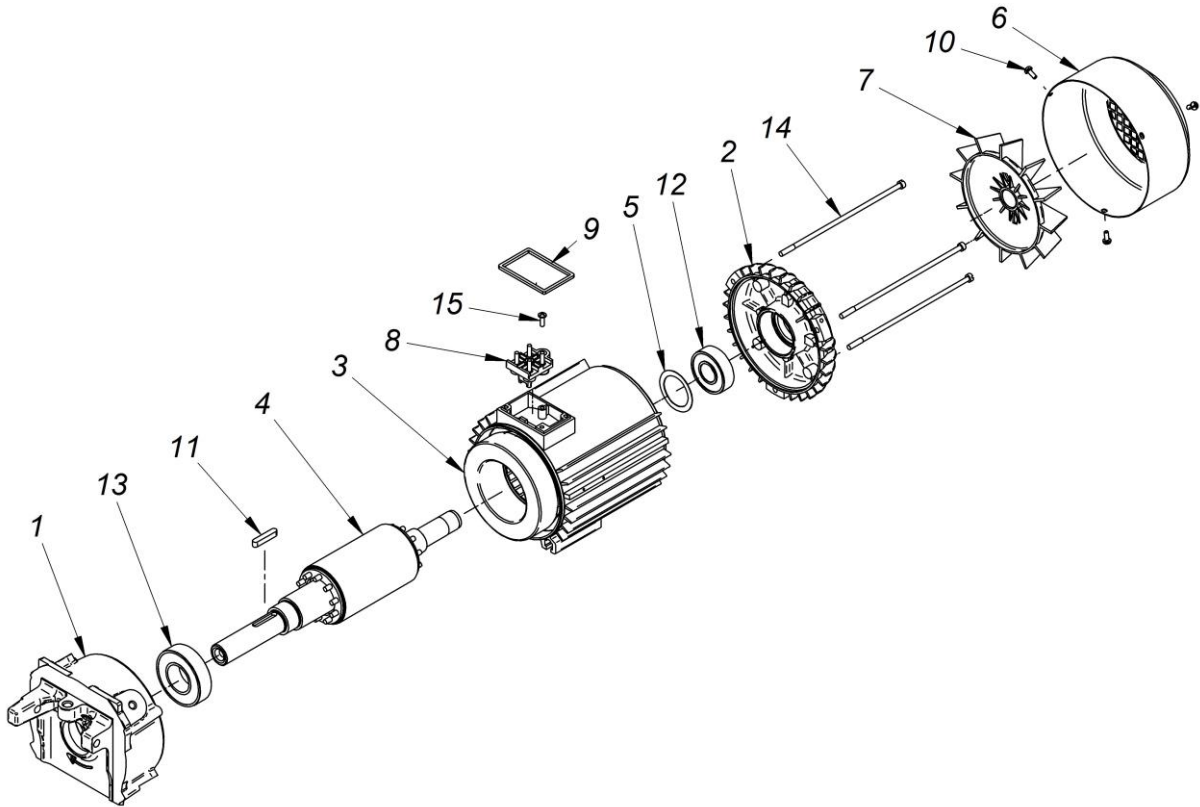

MOTOR ASSY 230V		BM21-3/2		
MOTOR ASSY 115V		BM21-3		
ITEM	DESCRIPTION	PRODUCTION PART NUMBER	JEI PART #	Qty
3.1	BEARING DISK N	TRC-0461-01-02-00-2	BM21-3.1	1
3.2	BEARING DISK P	TRC-000003	BM21-3.2	1
3.3	STATOR BODY 230V	KDL-000001	BM21-3.3/2	1
3.3	STATOR BODY 110V	KDL-000002	BM21-3.3	1
3.4	ROTOR	WRN-000050	BM21-3.4	1
3.5	CLEARANCE REMOVAL SPRING WASHER	PDK-000195	BM21-3.5	1
3.6	FAN COVER	OSL-000184	BM21-3.6	1
3.7	FAN	WNT-000008	BM21-3.7	1
3.8	4-TERMINAL PLATE	TBL-000032	BM21-3.8	1
3.9	SEAL no.4	USZ-000030	BM21-3.9	1
3.10	SELF-TAPPING SCREW M4x8	WKR-000466	BM21-3.10	3
3.11	PIN A6x6x32	WPS-000015	BM21-3.11	1
3.12	BALL BEARING 6204 2Z C3	LOZ-000139	BM21-3.12	1
3.13	BALL BEARING 6206 2Z CM	LOZ-000140	BM21-3.13	1
3.14	DRAWBOLT E/M5x168	SRB-000349	BM21-3.14	3
3.15	SELF-TAPPING SCREW M4x12	WKR-000467	BM21-3.15	1