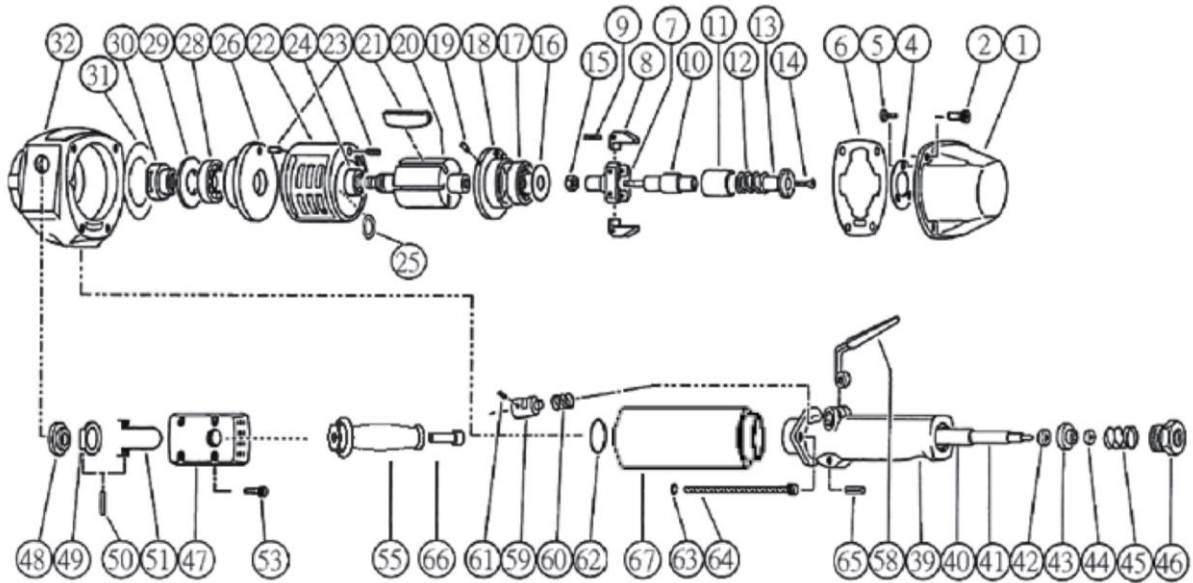

PART LIST

BM18A

ITEM	PART NUMBER	DESCRIPTION	Q-TY
1	KLC-000009	6 MM HEX WRENCH	1
2	WBJ-000002	DRIFT	1
3	KLC-0509-13-00-00-0	32 MM SPECIAL FLAT WRENCH	1
4	SKR-0640-99-00-00-0	PLASTIC BOX ASSY	1
5	PJM-000010	TOOL CONTAINER	1
6	SMR-000005	GREASE FOR SCREWS	1

ITEM	PART NUMBER	DESCRIPTION	Q-TY
1	PKR-000147	Housing cover	1
2	SRB-000075	Hex socket head cap screw M5x10	4
4	PDK-000280	Washer	1
5	WKR-000550	Fillister M4x10	3
6	USZ-000064	Packing	1
7	KRP-000160	Governor cage	1
8	OBC-000001	Governor weight	2
9	KLK-000151	Roll pin 3x30	2
10	WLK-000054	Governor shaft	1
11	ZWR-000039	Governor valve	1
12	SPR-000106	Governor valve spring	1
13	UCW-000322	Governor valve spring holder	1
14	SRB-000477	Countersunk head screw	1
15	NKR-000202	Nut	1
16	PKR-000148	Bearing cover	1
17	LOZ-000215	Bearing 6203ZZ	1
18	PLY-000697	Cylinder upper plate	1
19	KLK-000152	Roll pin 3x6	1
20	WRN-000071	Rotor	1
21	LPT-000004	Rotor blade	5
22	CYL-000001	Cylinder	1
23	KLK-000153	Roll pin 4x8	2
24	KLR-000008	Adjusting collar	1
25	PDK-000281	Adjusting washer (T=0.1)	1
26	PLY-000698	Cylinder lower plate	1
28	LOZ-000216	Bearing 6204ZZ	1
29	DYS-000042	Bearing spacer	1
30	NKR-000203	Rotor nut	1
31	PDK-000282	Adjusting washer (T=0.5)	1
32	OBD-000108	Housing	1
39	OBD-000109	Throttle valve body	1
40	TLJ-000157	Throttle valve rod bushing	1
41	OSK-000002	Throttle valve rod	1
42	ZWR-000040	Throttle valve	1
43	PDK-000283	Throttle valve washer	1