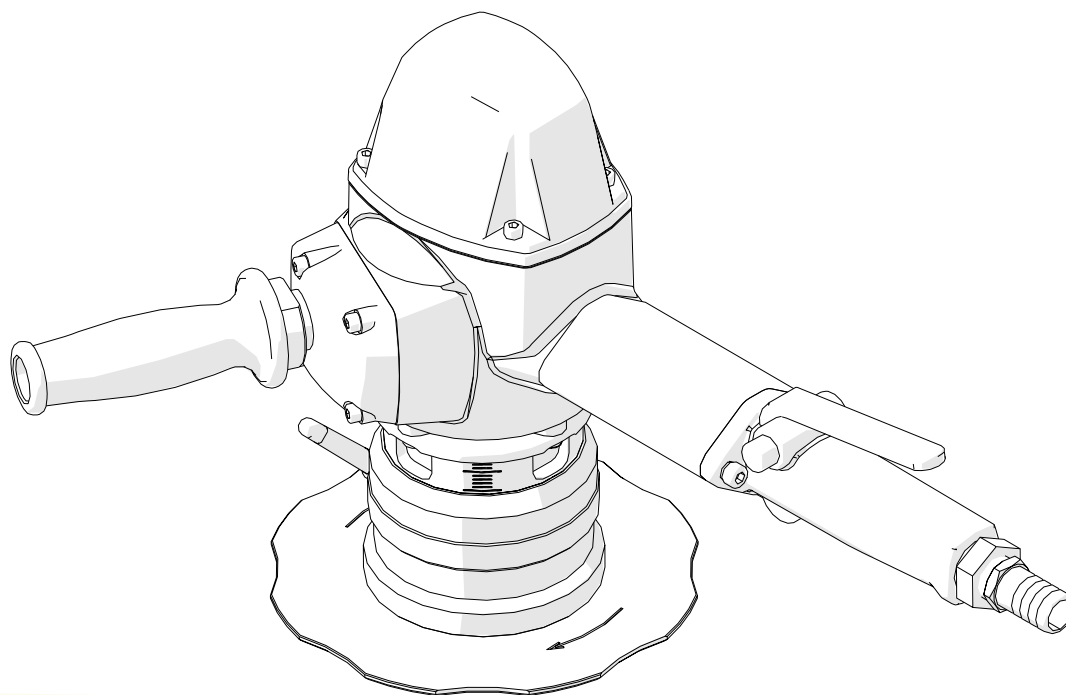

PART LIST

BM18A

ITEM	PART NUMBER	DESCRIPTION	Q-TY
1	KLC-000009	6 MM HEX WRENCH	1
2	WBJ-000002	DRIFT	1
3	KLC-0509-13-00-00-0	32 MM SPECIAL FLAT WRENCH	1
4	SKR-0640-99-00-00-0	PLASTIC BOX ASSY	1
5	PJM-000010	TOOL CONTAINER	1
6	SMR-000005	GREASE FOR SCREWS	1

ITEM	PART NUMBER	DESCRIPTION	Q-TY
1	PKR-000147	Housing cover	1
2	SRB-000075	Hex socket head cap screw M5x10	4
4	PDK-000280	Washer	1
5	WKR-000550	Fillister M4x10	3
6	USZ-000064	Packing	1
7	KRP-000160	Governor cage	1
8	OBC-000001	Governor weight	2
9	KLK-000151	Roll pin 3x30	2
10	WLK-000054	Governor shaft	1
11	ZWR-000039	Governor valve	1
12	SPR-000106	Governor valve spring	1
13	UCW-000322	Governor valve spring holder	1
14	SRB-000477	Countersunk head screw	1
15	NKR-000202	Nut	1
16	PKR-000148	Bearing cover	1
17	LOZ-000215	Bearing 6203ZZ	1
18	PLY-000697	Cylinder upper plate	1
19	KLK-000152	Roll pin 3x6	1
20	WRN-000071	Rotor	1
21	LPT-000004	Rotor blade	5
22	CYL-000001	Cylinder	1
23	KLK-000153	Roll pin 4x8	2
24	KLR-000008	Adjusting collar	1
25	PDK-000281	Adjusting washer (T=0.1)	1
26	PLY-000698	Cylinder lower plate	1
28	LOZ-000216	Bearing 6204ZZ	1
29	DYS-000042	Bearing spacer	1
30	NKR-000203	Rotor nut	1
31	PDK-000282	Adjusting washer (T=0.5)	1
32	OBD-000108	Housing	1
39	OBD-000109	Throttle valve body	1
40	TLJ-000157	Throttle valve rod bushing	1
41	OSK-000002	Throttle valve rod	1
42	ZWR-000040	Throttle valve	1
43	PDK-000283	Throttle valve washer	1