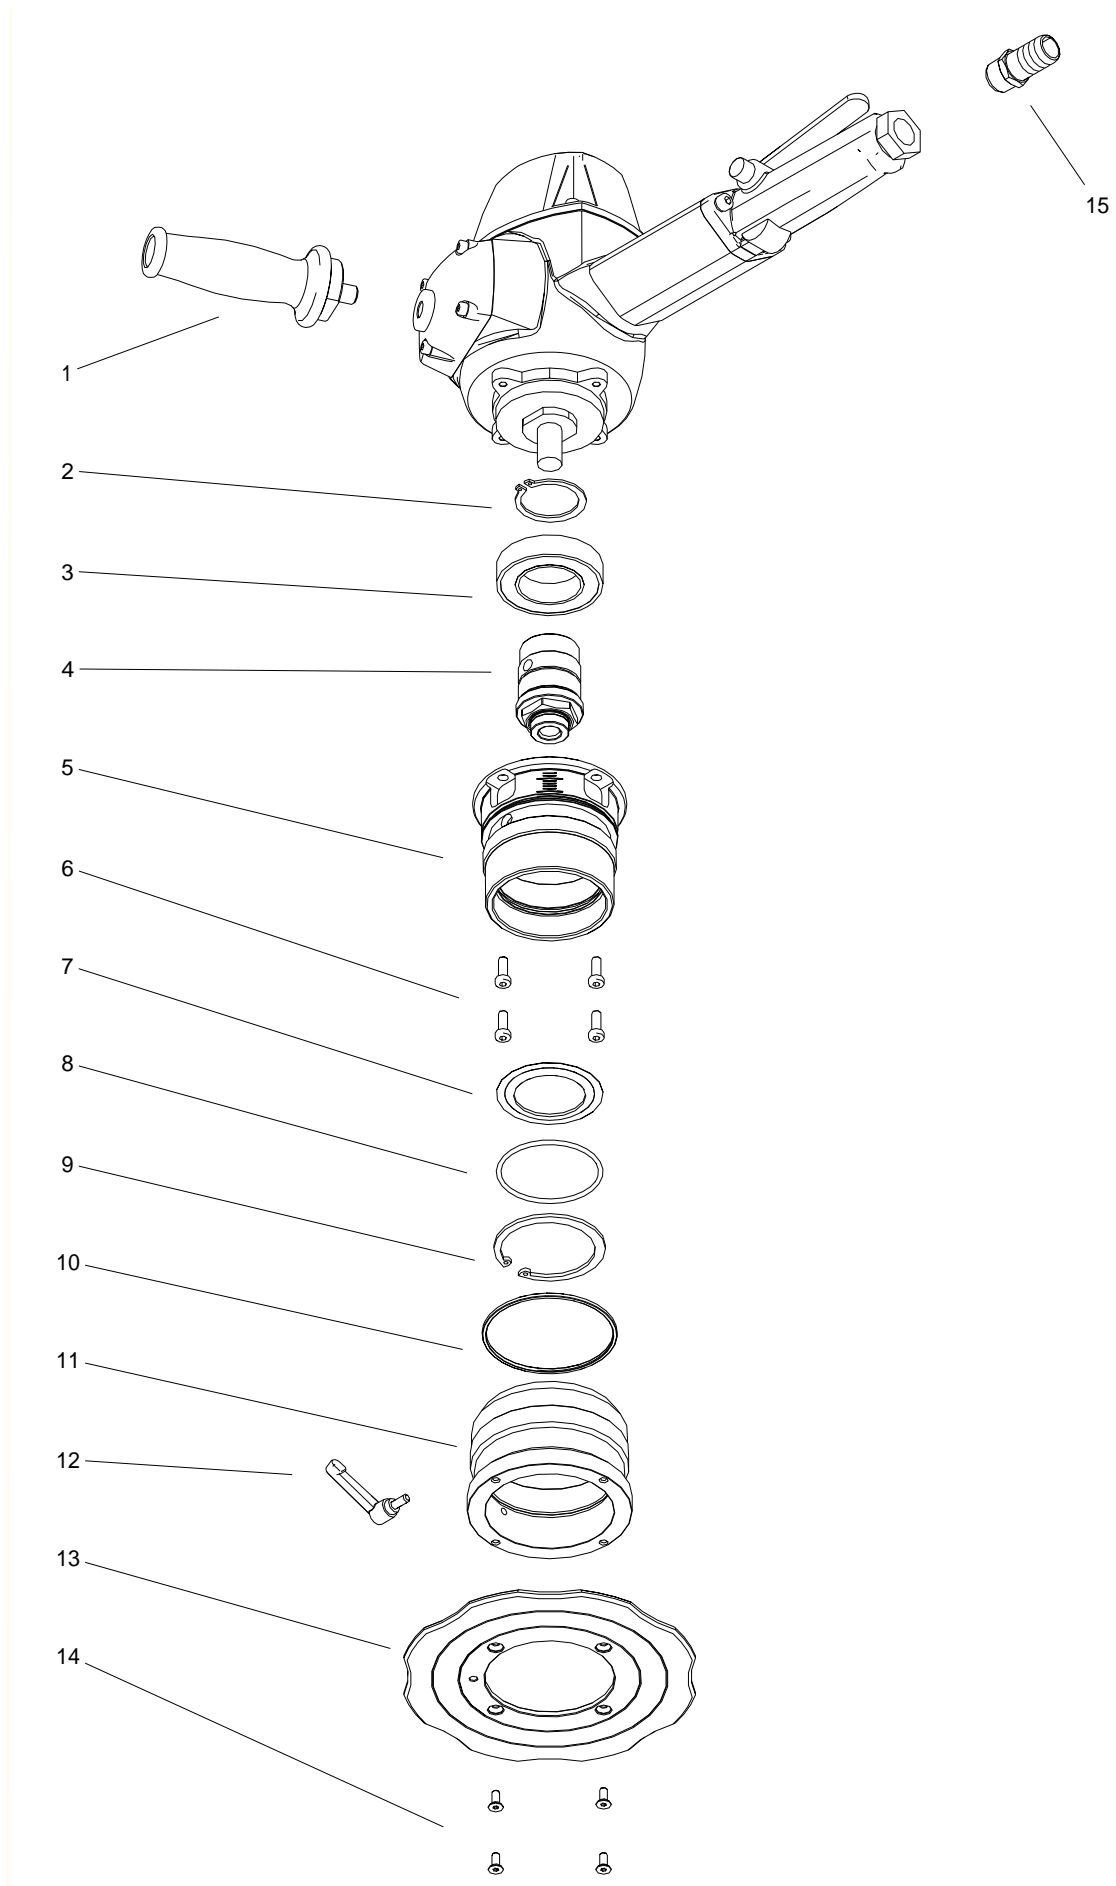

PART LIST

BM18A

ITEM	PART NUMBER	DESCRIPTION	Q-TY
1	KLC-000009	6 MM HEX WRENCH	1
2	WBJ-000002	DRIFT	1
3	KLC-0509-13-00-00-0	32 MM SPECIAL FLAT WRENCH	1
4	SKR-0640-99-00-00-0	PLASTIC BOX ASSY	1
5	PJM-000010	TOOL CONTAINER	1
6	SMR-000005	GREASE FOR SCREWS	1

ITEM	PART NUMBER	DESCRIPTION	Q-TY
1	PKR-000147	Housing cover	1
2	SRB-000075	Hex socket head cap screw M5x10	4
4	PDK-000280	Washer	1
5	WKR-000550	Fillister M4x10	3
6	USZ-000064	Packing	1
7	KRP-000160	Governor cage	1
8	OBC-000001	Governor weight	2
9	KLK-000151	Roll pin 3x30	2
10	WLK-000054	Governor shaft	1
11	ZWR-000039	Governor valve	1
12	SPR-000106	Governor valve spring	1
13	UCW-000322	Governor valve spring holder	1
14	SRB-000477	Countersunk head screw	1
15	NKR-000202	Nut	1
16	PKR-000148	Bearing cover	1
17	LOZ-000215	Bearing 6203ZZ	1
18	PLY-000697	Cylinder upper plate	1
19	KLK-000152	Roll pin 3x6	1
20	WRN-000071	Rotor	1
21	LPT-000004	Rotor blade	5
22	CYL-000001	Cylinder	1
23	KLK-000153	Roll pin 4x8	2
24	KLR-000008	Adjusting collar	1
25	PDK-000281	Adjusting washer (T=0.1)	1
26	PLY-000698	Cylinder lower plate	1
28	LOZ-000216	Bearing 6204ZZ	1
29	DYS-000042	Bearing spacer	1
30	NKR-000203	Rotor nut	1
31	PDK-000282	Adjusting washer (T=0.5)	1
32	OBD-000108	Housing	1
39	OBD-000109	Throttle valve body	1
40	TLJ-000157	Throttle valve rod bushing	1
41	OSK-000002	Throttle valve rod	1
42	ZWR-000040	Throttle valve	1
43	PDK-000283	Throttle valve washer	1