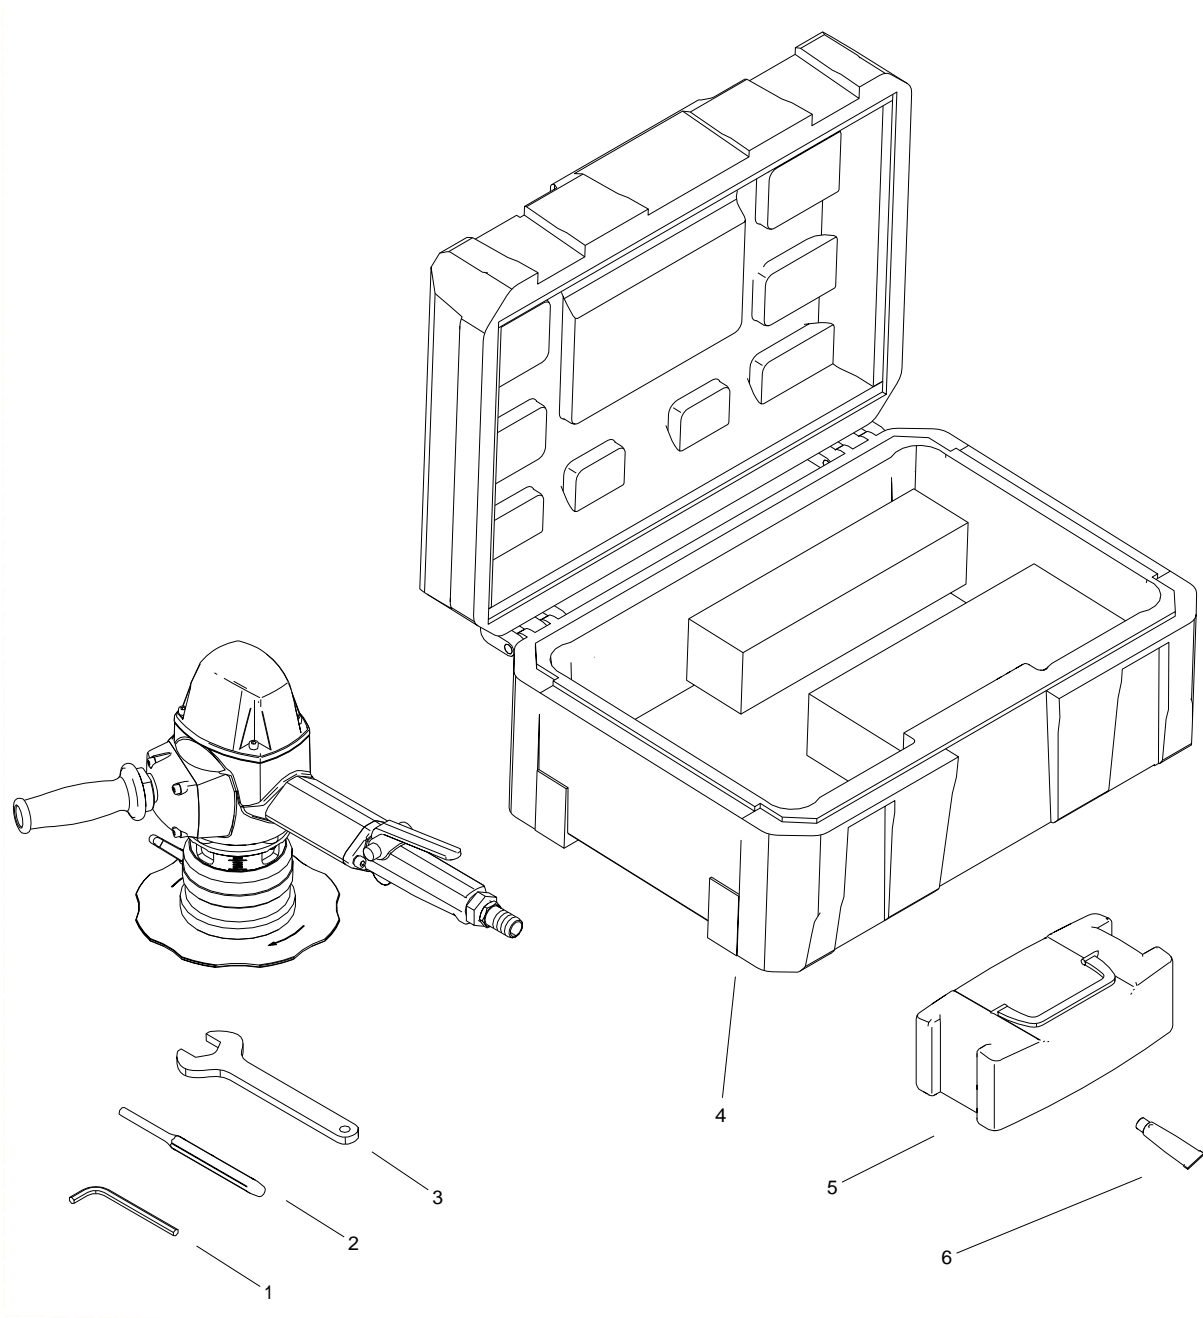

PART LIST

BM18A

ITEM	PART NUMBER	DESCRIPTION	Q-TY
1	KLC-000009	6 MM HEX WRENCH	1
2	WBJ-000002	DRIFT	1
3	KLC-0509-13-00-00-0	32 MM SPECIAL FLAT WRENCH	1
4	SKR-0640-99-00-00-0	PLASTIC BOX ASSY	1
5	PJM-000010	TOOL CONTAINER	1
6	SMR-000005	GREASE FOR SCREWS	1

ITEM	PART NUMBER	DESCRIPTION	Q-TY
1	PKR-000147	Housing cover	1
2	SRB-000075	Hex socket head cap screw M5x10	4
4	PDK-000280	Washer	1
5	WKR-000550	Fillister M4x10	3
6	USZ-000064	Packing	1
7	KRP-000160	Governor cage	1
8	OBC-000001	Governor weight	2
9	KLK-000151	Roll pin 3x30	2
10	WLK-000054	Governor shaft	1
11	ZWR-000039	Governor valve	1
12	SPR-000106	Governor valve spring	1
13	UCW-000322	Governor valve spring holder	1
14	SRB-000477	Countersunk head screw	1
15	NKR-000202	Nut	1
16	PKR-000148	Bearing cover	1
17	LOZ-000215	Bearing 6203ZZ	1
18	PLY-000697	Cylinder upper plate	1
19	KLK-000152	Roll pin 3x6	1
20	WRN-000071	Rotor	1
21	LPT-000004	Rotor blade	5
22	CYL-000001	Cylinder	1
23	KLK-000153	Roll pin 4x8	2
24	KLR-000008	Adjusting collar	1
25	PDK-000281	Adjusting washer (T=0.1)	1
26	PLY-000698	Cylinder lower plate	1
28	LOZ-000216	Bearing 6204ZZ	1
29	DYS-000042	Bearing spacer	1
30	NKR-000203	Rotor nut	1
31	PDK-000282	Adjusting washer (T=0.5)	1
32	OBD-000108	Housing	1
39	OBD-000109	Throttle valve body	1
40	TLJ-000157	Throttle valve rod bushing	1
41	OSK-000002	Throttle valve rod	1
42	ZWR-000040	Throttle valve	1
43	PDK-000283	Throttle valve washer	1