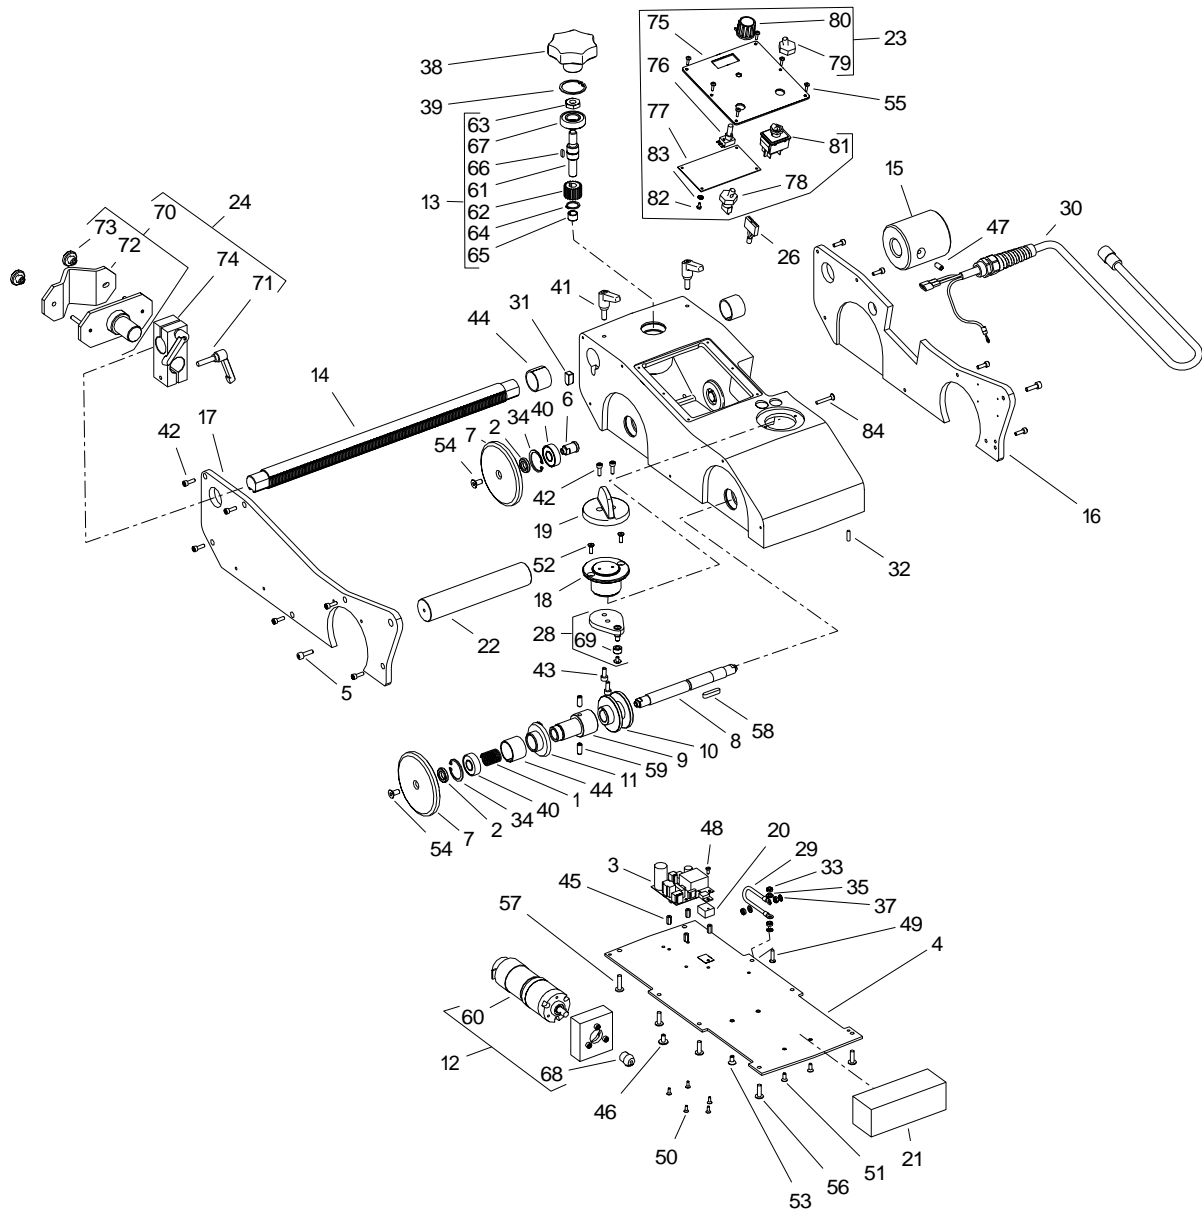

ITEM	PART NUMBER	DESCRIPTION	Q-TY
1	PWD-0466-18-00-00-0	POWER CORD 230V (CEE)	1
1	PWD-0466-21-00-00-0	POWER CORD 230V (AU)	1
1	PWD-0466-16-00-00-0	POWER CORD 120V (USA)	1
1	PWD-0466-23-00-00-0	POWER CORD 120V (UK type G)	1
1	PWD-0466-24-00-00-0	POWER CORD 3x1.5 – WITHOUT PLUG	1
2	KLC-000005	2.5 MM HEX WRENCH	1
3	KLC-000006	3 MM HEX WRENCH	1
4	KLC-000007	4 MM HEX WRENCH	1
5	KLC-000008	5 MM HEX WRENCH	1