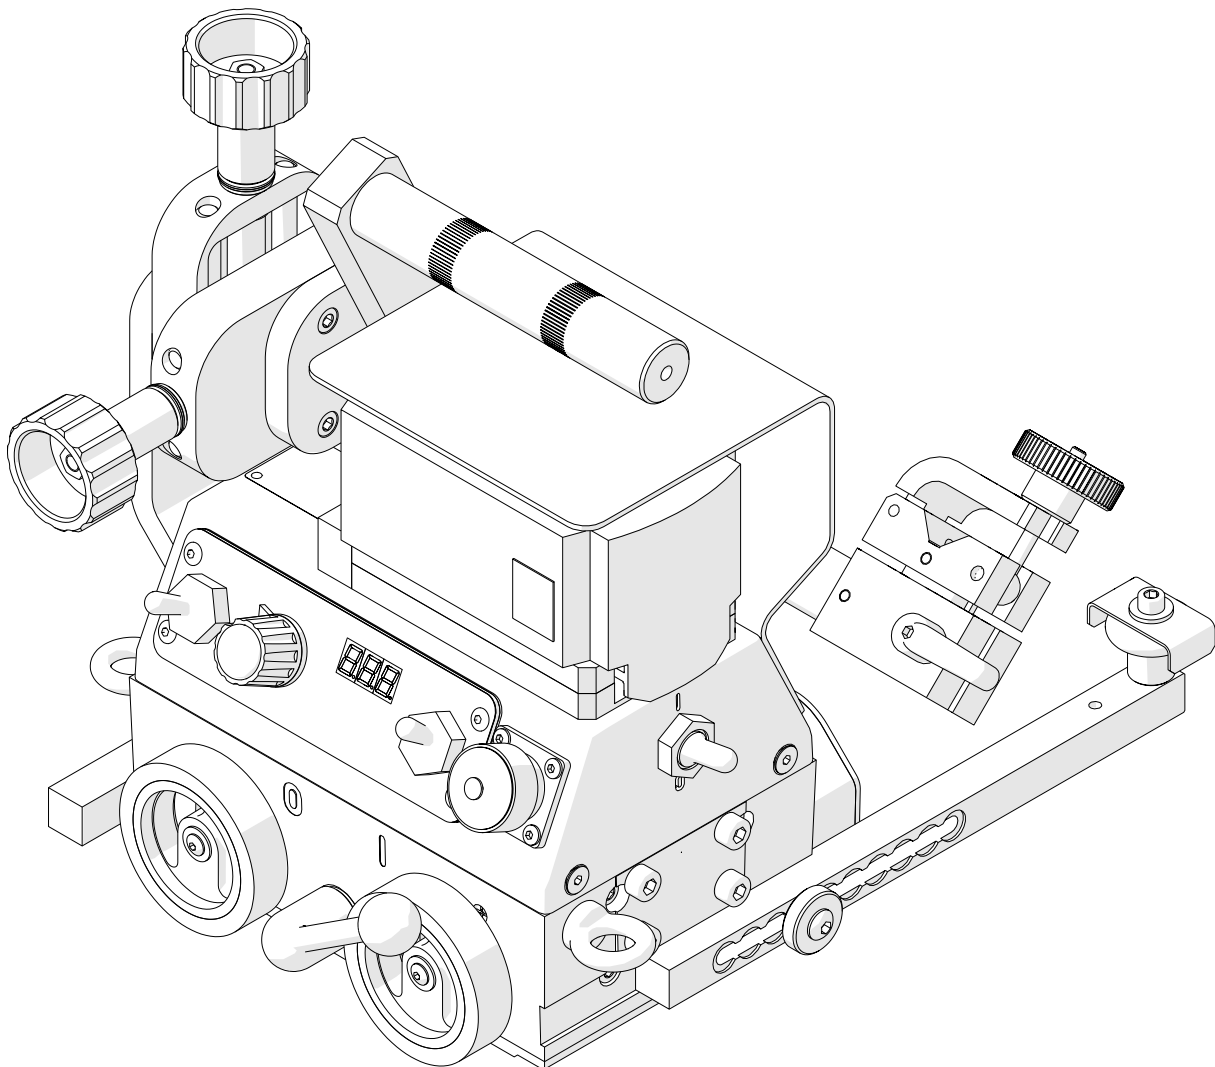

PARTS LIST

GECKO Battery WELDING CARRIAGE

ITEM	PART NUMBER	DESCRIPTION	Q-TY
1	AKM-000086	BATTERY BPC 18 Li 5.2Ah	1
2	UCW-0466-04-00-00-0	TORCH HOLDING ASSY	1
3	KLC-000007	4 MM HEX WRENCH	1
4	KBL-0466-17-00-00-0	START-STOP ARC IGNITION CABLE 6.5 M (20 FT)	1
5	LDW-000006	BATTERY CHARGER 220-240VAC, 50/60 Hz	1
5	LDW-000007	BATTERY CHARGER 120VAC, 60 Hz	1
6	WLK-0466-04-10-00-0	LONG ROD ASSY	1
7	ZRZ-0466-04-01-00-0	TORCH CLAMP ASSY	1
8	PKT-0466-04-01-11-0	TORCH CLAMP KNOB	1
9	TLJ-0419-04-02-03-0	INSULATION SLEEVE	1
10	RKJ-000036	HANDLEVER M6-32	1

ITEM	PART NUMBER	DESCRIPTION	Q-TY
1	DZW-0419-01-04-13-0	LEVER	1
2	PKR-0526-02-01-00-1	CONTROLLER COVER	1
3	ZSP-0466-03-00-00-1	CROSS SLIDE ASSY	1
4	PLY-0466-05-00-00-0	TORCH HOLDER PLATE ASSY	1
5	WSP-0466-07-00-00-0	SLIDE BRACKET	1
6	KRP-0466-01-01-00-1	BODY	1
7	GLK-0466-12-00-00-0	LEVER HOLDER	1