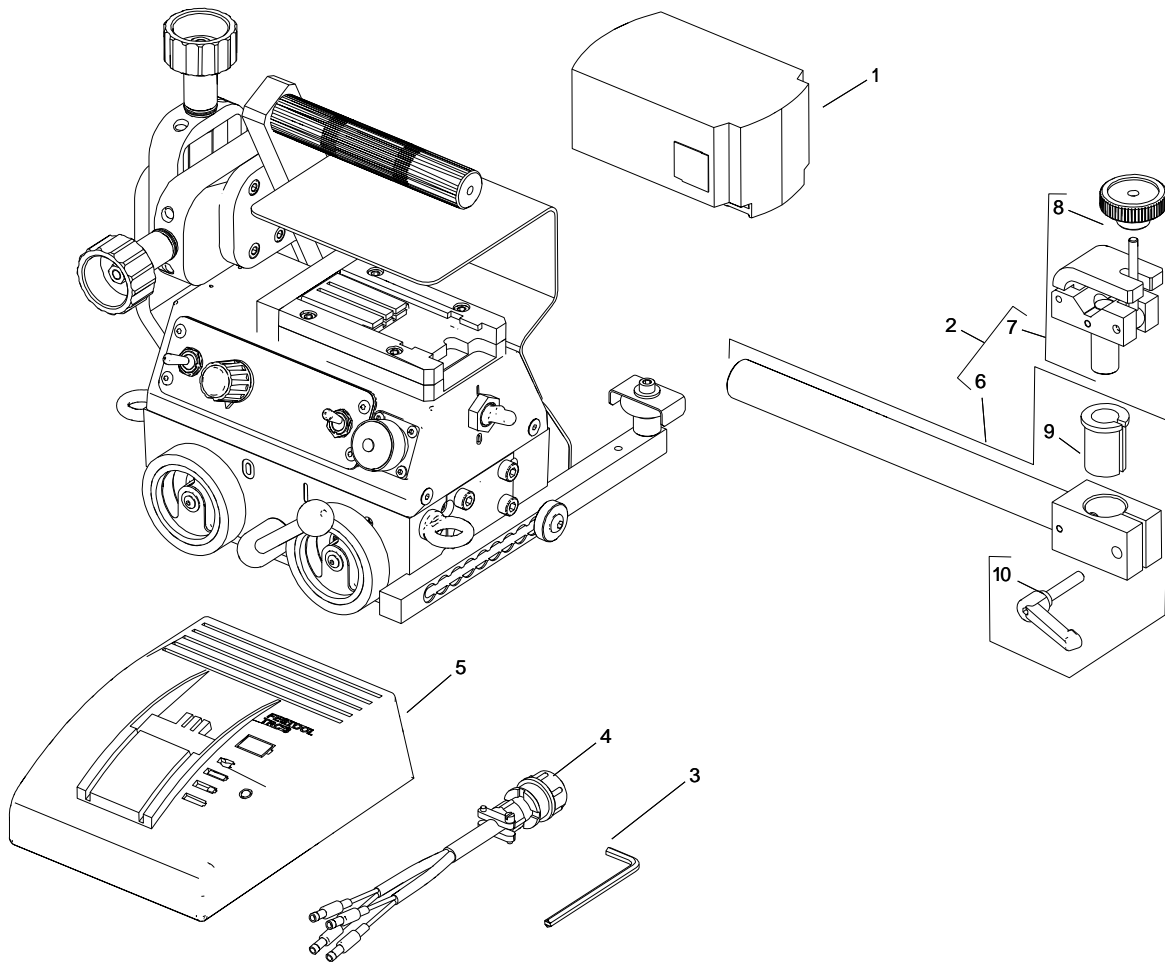

PARTS LIST

GECKO Battery WELDING CARRIAGE

ITEM	PART NUMBER	DESCRIPTION	Q-TY
1	AKM-000086	BATTERY BPC 18 Li 5.2Ah	1
2	UCW-0466-04-00-00-0	TORCH HOLDING ASSY	1
3	KLC-000007	4 MM HEX WRENCH	1
4	KBL-0466-17-00-00-0	START-STOP ARC IGNITION CABLE 6.5 M (20 FT)	1
5	LDW-000006	BATTERY CHARGER 220-240VAC, 50/60 Hz	1
5	LDW-000007	BATTERY CHARGER 120VAC, 60 Hz	1
6	WLK-0466-04-10-00-0	LONG ROD ASSY	1
7	ZRZ-0466-04-01-00-0	TORCH CLAMP ASSY	1
8	PKT-0466-04-01-11-0	TORCH CLAMP KNOB	1
9	TLJ-0419-04-02-03-0	INSULATION SLEEVE	1
10	RKJ-000036	HANDLEVER M6-32	1

ITEM	PART NUMBER	DESCRIPTION	Q-TY
1	DZW-0419-01-04-13-0	LEVER	1
2	PKR-0526-02-01-00-1	CONTROLLER COVER	1
3	ZSP-0466-03-00-00-1	CROSS SLIDE ASSY	1
4	PLY-0466-05-00-00-0	TORCH HOLDER PLATE ASSY	1
5	WSP-0466-07-00-00-0	SLIDE BRACKET	1
6	KRP-0466-01-01-00-1	BODY	1
7	GLK-0466-12-00-00-0	LEVER HOLDER	1