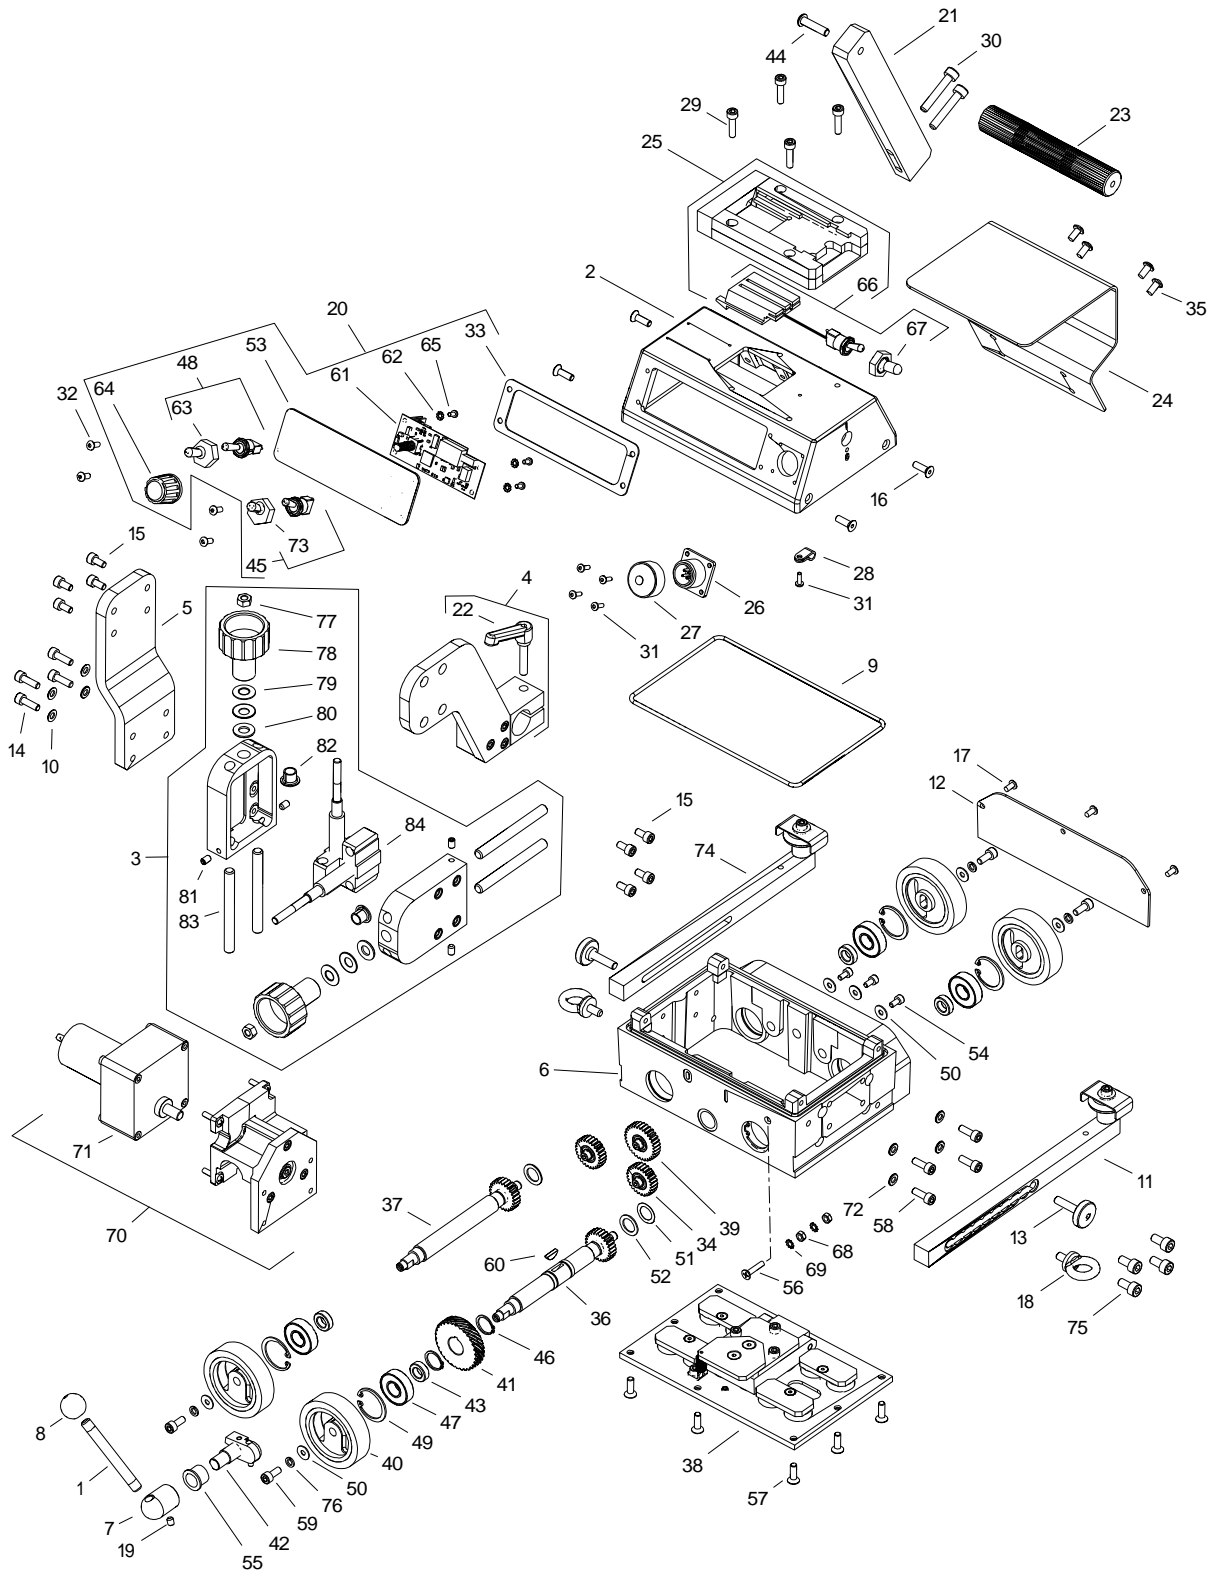

PARTS LIST

GECKO Battery WELDING CARRIAGE

ITEM	PART NUMBER	DESCRIPTION	Q-TY
1	AKM-000086	BATTERY BPC 18 Li 5.2Ah	1
2	UCW-0466-04-00-00-0	TORCH HOLDING ASSY	1
3	KLC-000007	4 MM HEX WRENCH	1
4	KBL-0466-17-00-00-0	START-STOP ARC IGNITION CABLE 6.5 M (20 FT)	1
5	LDW-000006	BATTERY CHARGER 220-240VAC, 50/60 Hz	1
5	LDW-000007	BATTERY CHARGER 120VAC, 60 Hz	1
6	WLK-0466-04-10-00-0	LONG ROD ASSY	1
7	ZRZ-0466-04-01-00-0	TORCH CLAMP ASSY	1
8	PKT-0466-04-01-11-0	TORCH CLAMP KNOB	1
9	TLJ-0419-04-02-03-0	INSULATION SLEEVE	1
10	RKJ-000036	HANDLEVER M6-32	1

ITEM	PART NUMBER	DESCRIPTION	Q-TY
1	DZW-0419-01-04-13-0	LEVER	1
2	PKR-0526-02-01-00-1	CONTROLLER COVER	1
3	ZSP-0466-03-00-00-1	CROSS SLIDE ASSY	1
4	PLY-0466-05-00-00-0	TORCH HOLDER PLATE ASSY	1
5	WSP-0466-07-00-00-0	SLIDE BRACKET	1
6	KRP-0466-01-01-00-1	BODY	1
7	GLK-0466-12-00-00-0	LEVER HOLDER	1

This document is protected by copyrights.

Copying, using, or distributing without permission of JEI Group Ltd is prohibited.

ITEM	PART NUMBER	DESCRIPTION	Q-TY
60	WPS-000027	WOODRUFF KEY 3x5x13	1
61	MDL-0526-02-02-20-0	ELECTRONIC CONTROLLER ASSY	1
62	PDK-000058	EXTERNAL TOOTH LOCK WASHER 3.2	4
63	OSL-000036	LEVER SWITCH COVER	1
64	PKT-000028	POTENTIOMETER KNOB	1
65	WKR-000181	CROSS RECESSED PAN HEAD SCREW M3x6	4
66	WZK-0526-02-06-06-0	BATTERY BASE WIRE SET	1
67	OSL-000036	LEVER SWITCH COVER	1
68	NKR-000013	HEX NUT M4	2
69	PDK-000060	EXTERNAL TOOTH LOCK WASHER 4.3	2
70	MTR-0526-01-01-00-0	GEAR-MOTOR ASSY	1
71	MTR-000018	GEAR-MOTOR	1
72	PDK-000017	ROUND WASHER 5.3	4
73	OSL-000036	LEVER SWITCH COVER	1
74	PRW-0466-06-00-02-0	LEFT GUIDE ARM ASSY	1
75	SRB-000103	HEX SOCKET HEAD CAP SCREW M6x12	4
76	PDK-000045	SPRING WASHER 5.1	4
77	NKR-000017	HEX NUT M6	2
78	PKT-0466-03-01-03-0	KNOB	2
79	SPR-000013	DISC SPRING 8.2x18x0.7	4
80	PDK-000022	ROUND WASHER 8.4	2
81	WKR-000026	HEX SOCKET SET SCREW WITH FLAT POINT M5x8	4
82	TLJ-000089	SLIDE BUSHING 8x10x1x9.5	2
83	KLK-000118	DOWEL PIN 8m6x80	4
84	ZSP-0466-99-00-00-0	BOLT SET ASSY	1