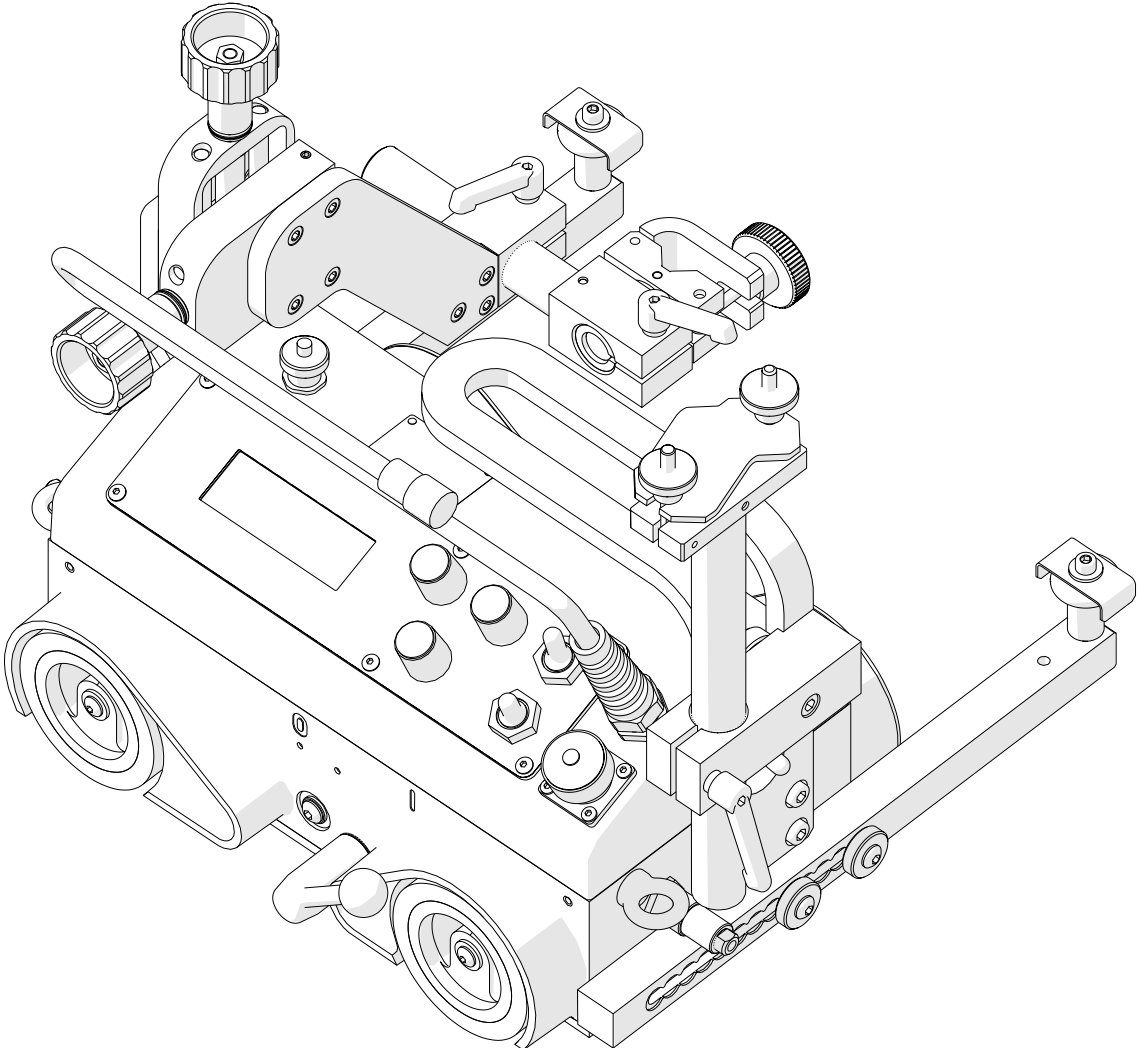

PARTS LIST

LIZARD

WELDING CARRIAGE

ITEM	PART NUMBER	DESCRIPTION	Q-TY
1	KBL-0466-17-00-00-0	START-STOP ARC IGNITION CABLE 6.5 M (20 FT)	1
2	PWD-0466-18-00-00-0	POWER CORD 230V (CEE)	1
2	PWD-0466-21-00-00-0	POWER CORD 230V (AU)	1
2	PWD-0466-23-00-00-0	POWER CORD 120V (UK type G)	1
2	PWD-0466-16-00-00-0	POWER CORD 120V (USA)	1
2	PWD-0466-24-00-00-0	POWER CORD 3x1.5 – WITHOUT PLUG	1
3	PRW-0476-04-00-02-0	LEFT GUIDE ARM ASSY	1
4	PDT-0466-55-00-00-0	CABLE ANCHOR ASSY	1
5	UCW-0476-20-00-00-0	SHORT ROD TORCH HOLDER ASSY	1
6	KLC-000007	4 MM HEX WRENCH	1
7	TRM-0219-06-16-00-0	CLAMP PLATE I	1
8	KST-0466-55-01-00-0	ANCHOR CLAMPING BLOCK	1
9	NKR-000121	KNURLED NUT M6	2
10	RKJ-000036	HANDLEVER M6-32	1
11	ZRZ-0466-04-01-00-0	TORCH CLAMP ASSY	1
12	WLK-0476-20-01-00-0	SHORT ROD ASSY	1

ITEM	PART NUMBER	DESCRIPTION	Q-TY
13	TLJ-0419-04-02-03-0	INSULATION SLEEVE	1
14	RKJ-000036	HANDLEVER M6-32	1
15	PKT-0466-04-01-10-0	KNOB	1
16	SRB-000177	HEX SOCKET HEAD CAP SCREW M5x22	2
17	PDK-000036	ROUND WASHER 5.5	4
18	OSL-0466-06-02-00-0	ROLLER COVER	2
19	RLK-0221-01-19-00-0	GUIDE ARM ROLLER	2
20	TLJ-0419-06-03-00-0	ROLLER SLEEVE	2
21	TLJ-0476-04-02-00-0	GUIDE ARM SLEEVE	2
22	RAM-0476-04-01-00-2	GUIDE ARM	2
23	WKR-000473	HEX SOCKET BUTTON HEAD SCREW M5x30	2
24	SRB-000123	HEX SOCKET HEAD CAP SCREW M6x35	1
25	NKR-0466-55-02-00-0	ANCHOR NUT	1
26	PRW-0476-04-00-01-0	RIGHT GUIDE ARM ASSY	1