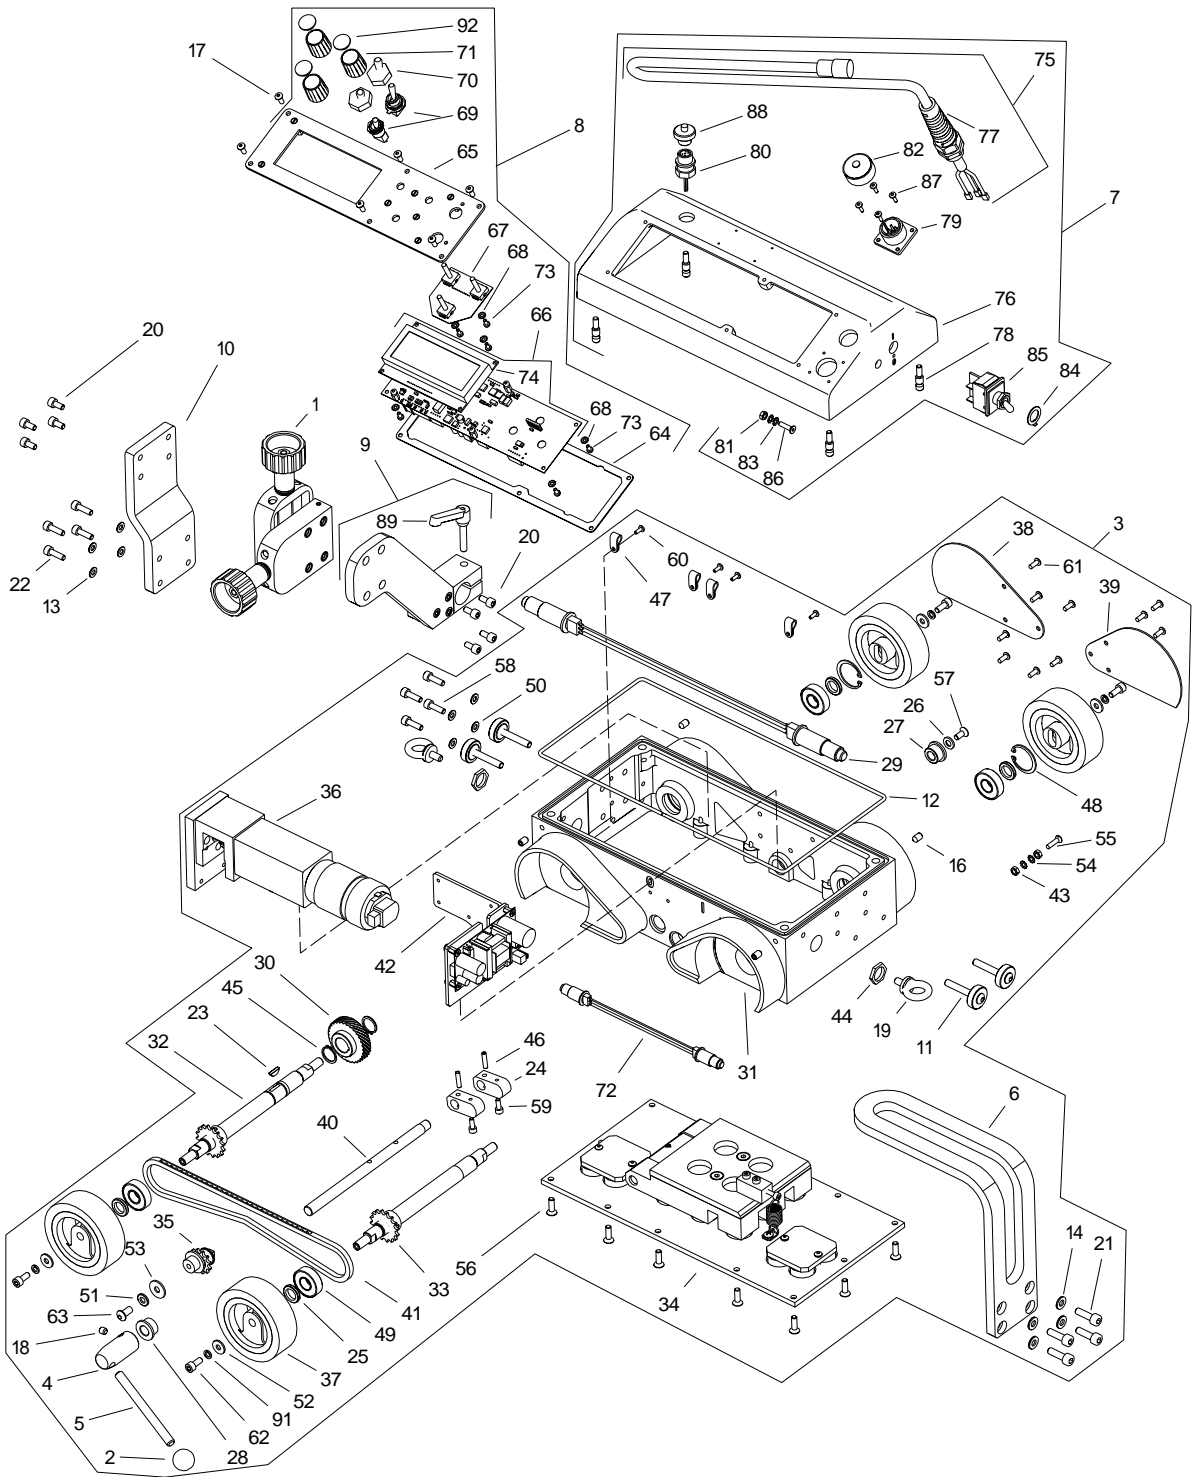

PARTS LIST

LIZARD

WELDING CARRIAGE

ITEM	PART NUMBER	DESCRIPTION	Q-TY
1	KBL-0466-17-00-00-0	START-STOP ARC IGNITION CABLE 6.5 M (20 FT)	1
2	PWD-0466-18-00-00-0	POWER CORD 230V (CEE)	1
2	PWD-0466-21-00-00-0	POWER CORD 230V (AU)	1
2	PWD-0466-23-00-00-0	POWER CORD 120V (UK type G)	1
2	PWD-0466-16-00-00-0	POWER CORD 120V (USA)	1
2	PWD-0466-24-00-00-0	POWER CORD 3x1.5 – WITHOUT PLUG	1
3	PRW-0476-04-00-02-0	LEFT GUIDE ARM ASSY	1
4	PDT-0466-55-00-00-0	CABLE ANCHOR ASSY	1
5	UCW-0476-20-00-00-0	SHORT ROD TORCH HOLDER ASSY	1
6	KLC-000007	4 MM HEX WRENCH	1
7	TRM-0219-06-16-00-0	CLAMP PLATE I	1
8	KST-0466-55-01-00-0	ANCHOR CLAMPING BLOCK	1
9	NKR-000121	KNURLED NUT M6	2
10	RKJ-000036	HANDLEVER M6-32	1
11	ZRZ-0466-04-01-00-0	TORCH CLAMP ASSY	1
12	WLK-0476-20-01-00-0	SHORT ROD ASSY	1

ITEM	PART NUMBER	DESCRIPTION	Q-TY
13	TLJ-0419-04-02-03-0	INSULATION SLEEVE	1
14	RKJ-000036	HANDLEVER M6-32	1
15	PKT-0466-04-01-10-0	KNOB	1
16	SRB-000177	HEX SOCKET HEAD CAP SCREW M5x22	2
17	PDK-000036	ROUND WASHER 5.5	4
18	OSL-0466-06-02-00-0	ROLLER COVER	2
19	RLK-0221-01-19-00-0	GUIDE ARM ROLLER	2
20	TLJ-0419-06-03-00-0	ROLLER SLEEVE	2
21	TLJ-0476-04-02-00-0	GUIDE ARM SLEEVE	2
22	RAM-0476-04-01-00-2	GUIDE ARM	2
23	WKR-000473	HEX SOCKET BUTTON HEAD SCREW M5x30	2
24	SRB-000123	HEX SOCKET HEAD CAP SCREW M6x35	1
25	NKR-0466-55-02-00-0	ANCHOR NUT	1
26	PRW-0476-04-00-01-0	RIGHT GUIDE ARM ASSY	1