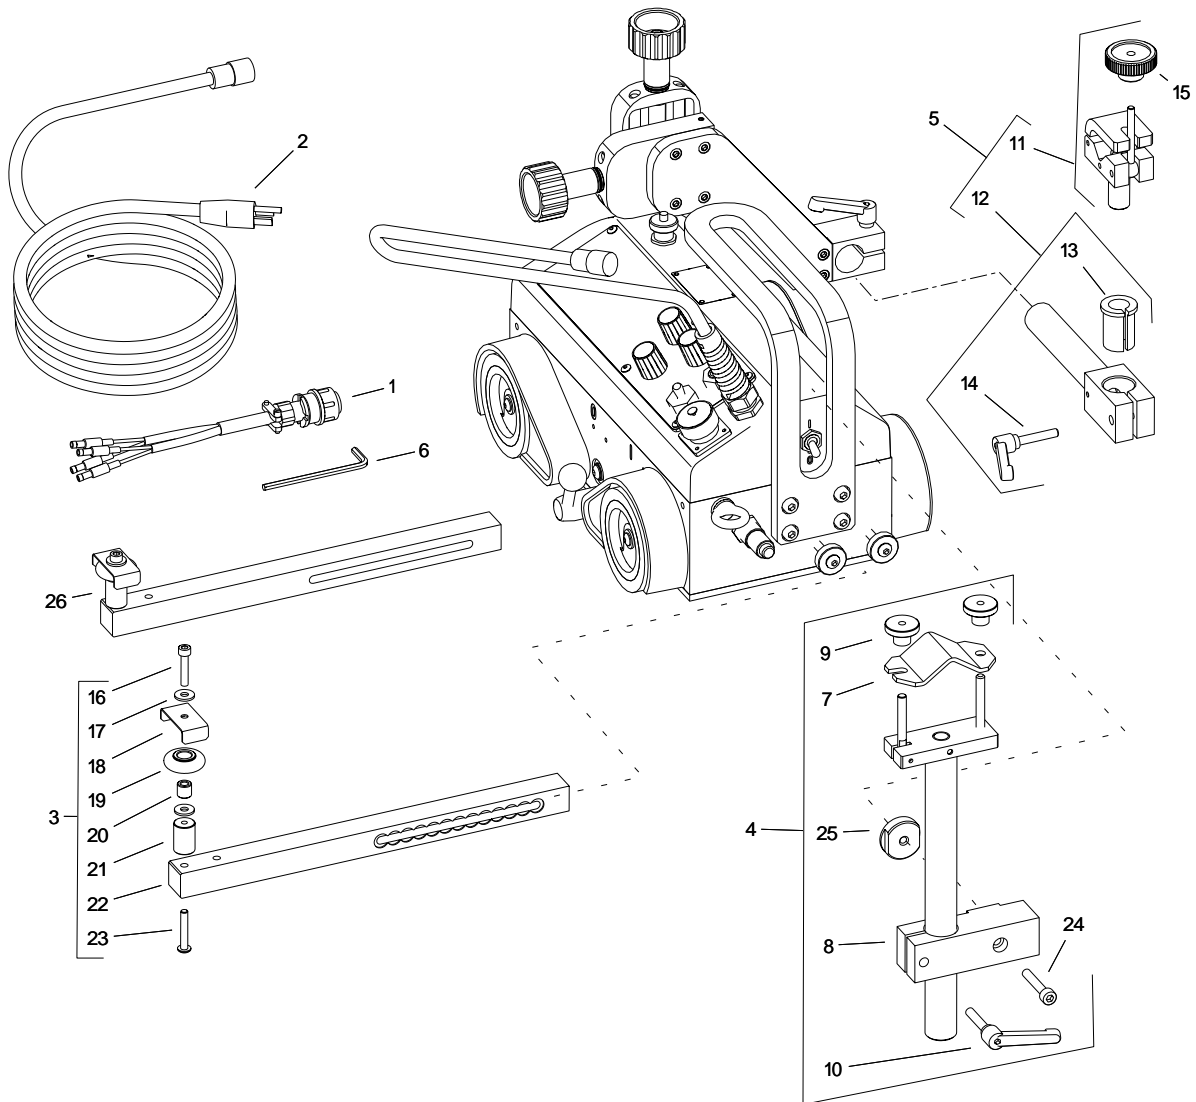

PARTS LIST

LIZARD

WELDING CARRIAGE

ITEM	PART NUMBER	DESCRIPTION	Q-TY
1	KBL-0466-17-00-00-0	START-STOP ARC IGNITION CABLE 6.5 M (20 FT)	1
2	PWD-0466-18-00-00-0	POWER CORD 230V (CEE)	1
2	PWD-0466-21-00-00-0	POWER CORD 230V (AU)	1
2	PWD-0466-23-00-00-0	POWER CORD 120V (UK type G)	1
2	PWD-0466-16-00-00-0	POWER CORD 120V (USA)	1
2	PWD-0466-24-00-00-0	POWER CORD 3x1.5 – WITHOUT PLUG	1
3	PRW-0476-04-00-02-0	LEFT GUIDE ARM ASSY	1
4	PDT-0466-55-00-00-0	CABLE ANCHOR ASSY	1
5	UCW-0476-20-00-00-0	SHORT ROD TORCH HOLDER ASSY	1
6	KLC-000007	4 MM HEX WRENCH	1
7	TRM-0219-06-16-00-0	CLAMP PLATE I	1
8	KST-0466-55-01-00-0	ANCHOR CLAMPING BLOCK	1
9	NKR-000121	KNURLED NUT M6	2
10	RKJ-000036	HANDLEVER M6-32	1
11	ZRZ-0466-04-01-00-0	TORCH CLAMP ASSY	1
12	WLK-0476-20-01-00-0	SHORT ROD ASSY	1

ITEM	PART NUMBER	DESCRIPTION	Q-TY
13	TLJ-0419-04-02-03-0	INSULATION SLEEVE	1
14	RKJ-000036	HANDLEVER M6-32	1
15	PKT-0466-04-01-10-0	KNOB	1
16	SRB-000177	HEX SOCKET HEAD CAP SCREW M5x22	2
17	PDK-000036	ROUND WASHER 5.5	4
18	OSL-0466-06-02-00-0	ROLLER COVER	2
19	RLK-0221-01-19-00-0	GUIDE ARM ROLLER	2
20	TLJ-0419-06-03-00-0	ROLLER SLEEVE	2
21	TLJ-0476-04-02-00-0	GUIDE ARM SLEEVE	2
22	RAM-0476-04-01-00-2	GUIDE ARM	2
23	WKR-000473	HEX SOCKET BUTTON HEAD SCREW M5x30	2
24	SRB-000123	HEX SOCKET HEAD CAP SCREW M6x35	1
25	NKR-0466-55-02-00-0	ANCHOR NUT	1
26	PRW-0476-04-00-01-0	RIGHT GUIDE ARM ASSY	1