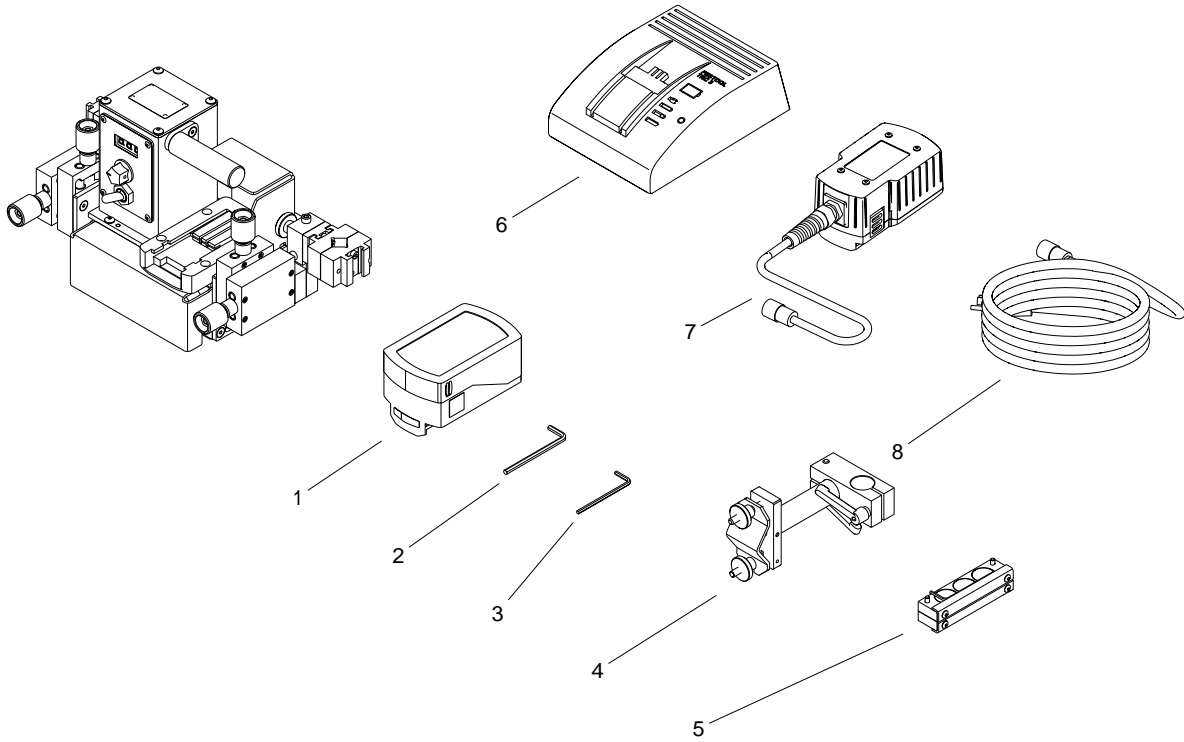

Parts list

Mini Spider

ITEM	PART NUMBER	DESCRIPTION	Q-TY
1*	AKM-000086	BATTERY	1
2	KLC-000007	4 MM HEX WRENCH	1
3	KLC-000006	3 MM HEX WRENCH	1
4**	UCW-0655-08-00-00-0	WIRE HOLDER	1
5	ZST-0655-09-00-00-0	MAGNET SET ASSY	1
6**	LDW-000006	BATTERY CHARGER 230V	1
6**	LDW-000007	BATTERY CHARGER 120V	1
7**	ZSL-0526-20-00-00-0	POWER SUPPLY	1
8**	PWD-0466-16-00-00-0	POWER CORD 115V (US)	1
8**	PWD-0466-18-00-00-0	POWER CORD 230V (CEE)	1
8**	PWD-0466-21-00-00-0	POWER CORD 230V (AU)	1
8**	PWD-0466-28-00-00-0	POWER CORD 230V (UK)	1
8**	PWD-0466-31-00-00-0	POWER CORD 230V (INDIA)	1

*recommended parts

** optional parts

Parts list Mini Spider v.0.01

ITEM	PART NUMBER	DESCRIPTION	Q-TY
1	NIT-000014	RIVET 2x6	4
2	WKR-000096	HEX SOCKET BUTTON HEAD SCREW M5x10	15
3	PKR-0655-02-02-01-0	COVER	1
4	KRP-0655-02-02-10-0	MODULE BODY ASSY	1
5	WKR-000313	HEX SOCKET BUTTON HEAD SCREW M3x8	4
6	PNL-0655-02-02-20-0	CONTROL PANEL ASSY	1
7*	PKT-000028	POTENTIOMETER KNOB	1
8*	OSL-000036	LEVER SWITCH COVER	1

*recommended parts

ITEM	PART NUMBER	DESCRIPTION	Q-TY
1	NKR-000017	HEX NUT M6	2
2	PDK-000021	ROUND WASHER 6.4	2
3	PKT-0247-01-05-00-0	HANDWHEEL	2
4	SPR-000010	DISC SPRING 6.2x12.5x0.6	2
5	PDK-000020	ROUND WASHER 6.4	4
6	TLJ-0247-01-04-00-0	SLEEVE	2
7	WKR-000026	HEX SOCKET SET SCREW WITH FLAT POINT M5x8	8
8	KRP-0340-02-01-11-0	TORCH GUIDE FRAME I	1

ITEM	PART NUMBER	DESCRIPTION	Q-TY
1	NKR-000017	HEX NUT M6	2
2	PDK-000021	ROUND WASHER 6.4	2
3	PKT-0247-01-05-00-0	HANDWHEEL	2
4	SPR-000012	DISC SPRING 8.2x16x0.6	2
5	TLJ-0247-01-04-00-0	SLEEVE	2
6	WKR-000136	HEX SOCKET COUNTERSUNK HEAD SCREW M5x16	6