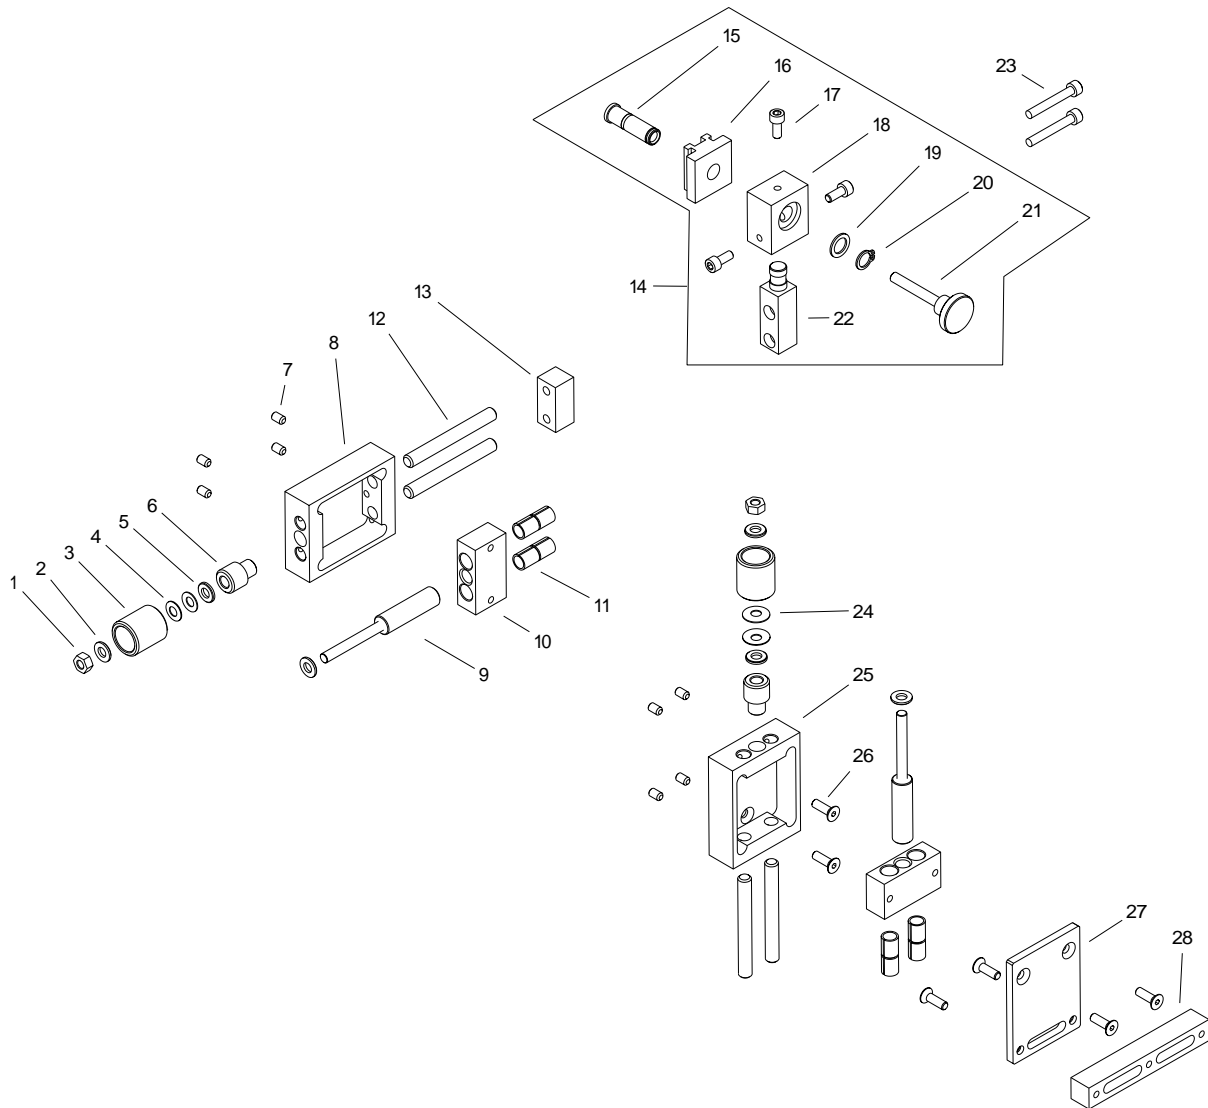

*recommended parts

ITEM	PART NUMBER	DESCRIPTION	Q-TY
1	NKR-000017	HEX NUT M6	2
2	PDK-000021	ROUND WASHER 6.4	2
3	PKT-0247-01-05-00-0	HANDWHEEL	2
4	SPR-000010	DISC SPRING 6.2x12.5x0.6	2
5	PDK-000020	ROUND WASHER 6.4	4
6	TLJ-0247-01-04-00-0	SLEEVE	2
7	WKR-000026	HEX SOCKET SET SCREW WITH FLAT POINT M5x8	8
8	KRP-0340-02-01-11-0	TORCH GUIDE FRAME I	1

ITEM	PART NUMBER	DESCRIPTION	Q-TY
1	NKR-000017	HEX NUT M6	2
2	PDK-000021	ROUND WASHER 6.4	2
3	PKT-0247-01-05-00-0	HANDWHEEL	2
4	SPR-000012	DISC SPRING 8.2x16x0.6	2
5	TLJ-0247-01-04-00-0	SLEEVE	2
6	WKR-000136	HEX SOCKET COUNTERSUNK HEAD SCREW M5x16	6