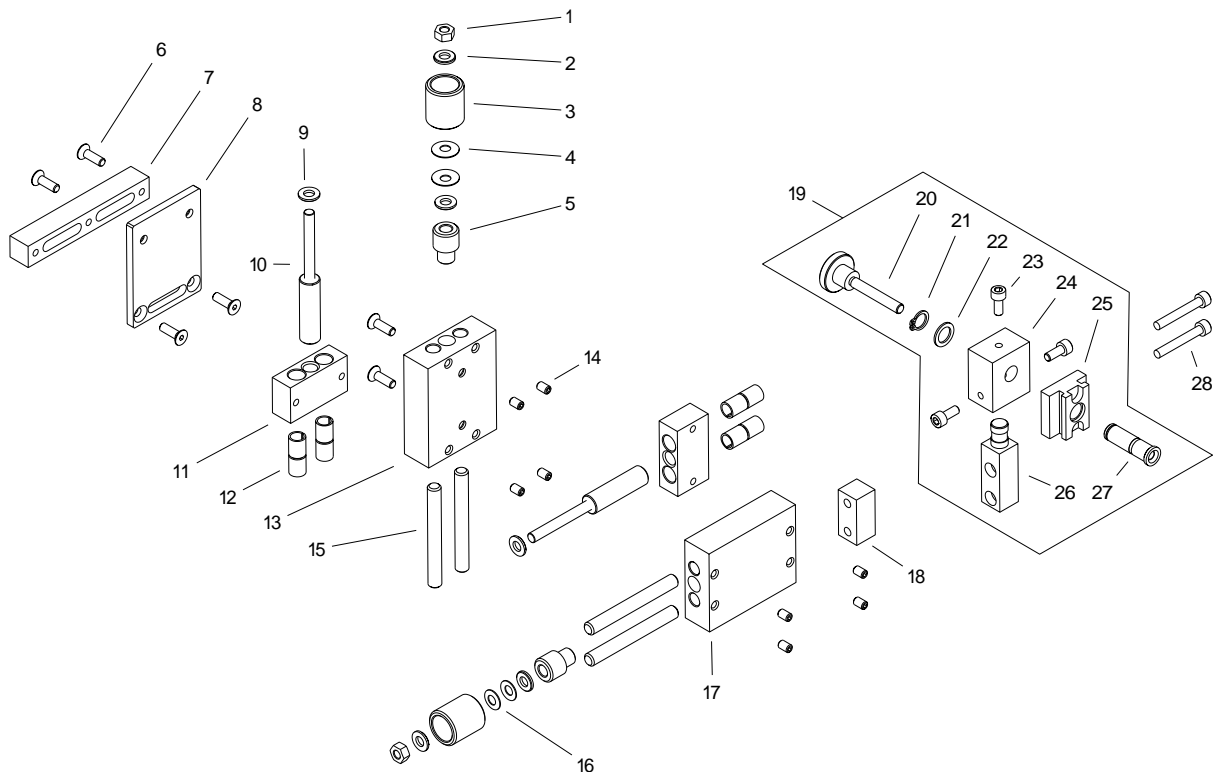

*recommended parts

ITEM	PART NUMBER	DESCRIPTION	Q-TY
1	NKR-000017	HEX NUT M6	2
2	PDK-000021	ROUND WASHER 6.4	2
3	PKT-0247-01-05-00-0	HANDWHEEL	2
4	SPR-000010	DISC SPRING 6.2x12.5x0.6	2
5	PDK-000020	ROUND WASHER 6.4	4
6	TLJ-0247-01-04-00-0	SLEEVE	2
7	WKR-000026	HEX SOCKET SET SCREW WITH FLAT POINT M5x8	8
8	KRP-0340-02-01-11-0	TORCH GUIDE FRAME I	1

This document is protected by copyrights.

Copying, using, or distributing without permission of JEI GROUP LTD is prohibited.

ITEM	PART NUMBER	DESCRIPTION	Q-TY
9	SRB-0340-02-01-20-0	BOLT ASSY	2
10	KST-0340-02-01-13-0	FEED BLOCK	2
11	TLJ-000048	SLIDE BUSHING 8x10x12	8
12	KLK-000075	DOWEL PIN 8n6x70	4
13	SLP-0270-05-03-00-0	DISTANCE BAR	1
14	UCW-0655-03-02-00-0	TORCH HOLDER ASSY	1
15	TLJ-0246-05-04-00-0	SLEEVE	1
16	KST-0246-05-03-00-1	ROTATE BLOCK	1
17	SRB-000078	HEX SOCKET HEAD CAP SCREW M5x12	3
18	KST-0340-02-02-02-0	CLAMP BLOCK	1
19	PDK-0211-00-15-00-0	WASHER 10.1x15x1	1
20	PRS-000002	EXTERNAL RETAINING RING 10z	1
21	SRB-000187	SPECIAL BOLT M6x40	1
22	SLP-0655-03-02-01-0	BAR	1
23	SRB-000091	HEX SOCKET HEAD CAP SCREW M5x35	2
24	SPR-000012	DISC SPRING 8.2x16x0.6	2
25	KRP-0340-02-01-01-0	TORCH GUIDE FRAME II	1
26	WKR-000136	HEX SOCKET COUNTERSUNK HEAD SCREW M5x16	6
27	PLY-0655-03-01-00-0	GUIDE PLATE	1
28	SLP-0270-05-02-00-0	HORIZONTAL BAR	1

ITEM	PART NUMBER	DESCRIPTION	Q-TY
1	NKR-000017	HEX NUT M6	2
2	PDK-000021	ROUND WASHER 6.4	2
3	PKT-0247-01-05-00-0	HANDWHEEL	2
4	SPR-000012	DISC SPRING 8.2x16x0.6	2
5	TLJ-0247-01-04-00-0	SLEEVE	2
6	WKR-000136	HEX SOCKET COUNTERSUNK HEAD SCREW M5x16	6