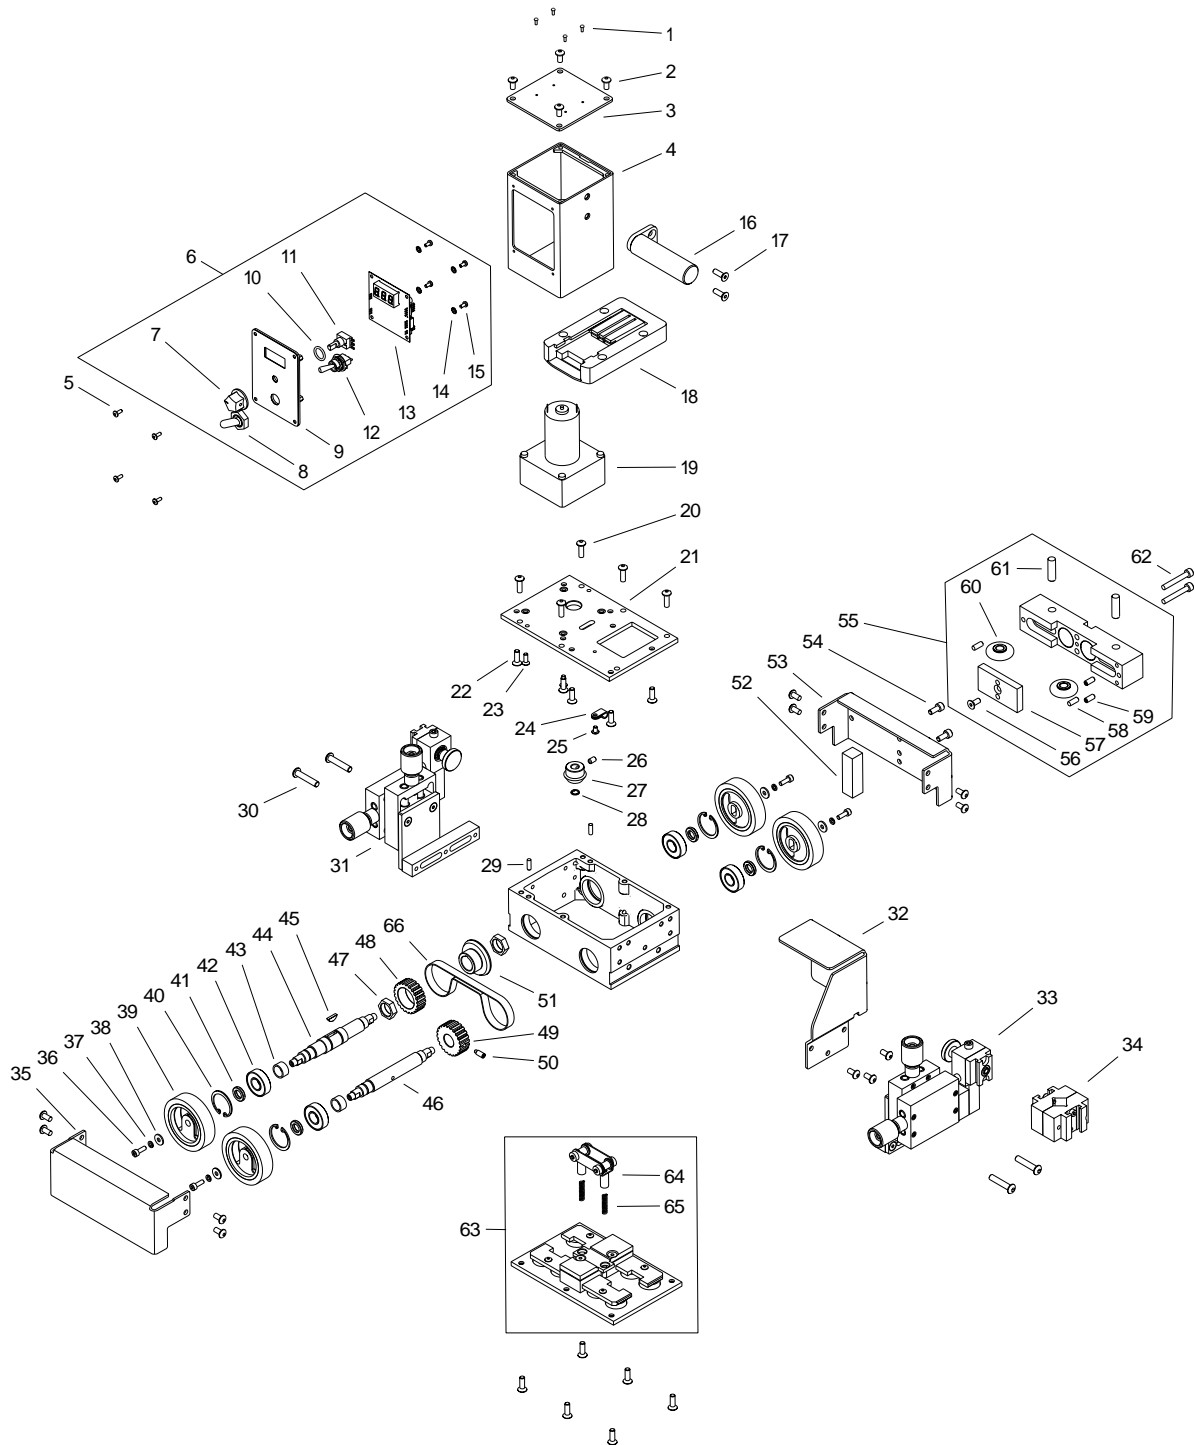

Parts list

Mini Spider

ITEM	PART NUMBER	DESCRIPTION	Q-TY
1*	AKM-000086	BATTERY	1
2	KLC-000007	4 MM HEX WRENCH	1
3	KLC-000006	3 MM HEX WRENCH	1
4**	UCW-0655-08-00-00-0	WIRE HOLDER	1
5	ZST-0655-09-00-00-0	MAGNET SET ASSY	1
6**	LDW-000006	BATTERY CHARGER 230V	1
6**	LDW-000007	BATTERY CHARGER 120V	1
7**	ZSL-0526-20-00-00-0	POWER SUPPLY	1
8**	PWD-0466-16-00-00-0	POWER CORD 115V (US)	1
8**	PWD-0466-18-00-00-0	POWER CORD 230V (CEE)	1
8**	PWD-0466-21-00-00-0	POWER CORD 230V (AU)	1
8**	PWD-0466-28-00-00-0	POWER CORD 230V (UK)	1
8**	PWD-0466-31-00-00-0	POWER CORD 230V (INDIA)	1

*recommended parts

** optional parts

Parts list Mini Spider v.0.01

ITEM	PART NUMBER	DESCRIPTION	Q-TY
1	NIT-000014	RIVET 2x6	4
2	WKR-000096	HEX SOCKET BUTTON HEAD SCREW M5x10	15
3	PKR-0655-02-02-01-0	COVER	1
4	KRP-0655-02-02-10-0	MODULE BODY ASSY	1
5	WKR-000313	HEX SOCKET BUTTON HEAD SCREW M3x8	4
6	PNL-0655-02-02-20-0	CONTROL PANEL ASSY	1
7*	PKT-000028	POTENTIOMETER KNOB	1
8*	OSL-000036	LEVER SWITCH COVER	1

*recommended parts

ITEM	PART NUMBER	DESCRIPTION	Q-TY
1	NKR-000017	HEX NUT M6	2
2	PDK-000021	ROUND WASHER 6.4	2
3	PKT-0247-01-05-00-0	HANDWHEEL	2
4	SPR-000010	DISC SPRING 6.2x12.5x0.6	2
5	PDK-000020	ROUND WASHER 6.4	4
6	TLJ-0247-01-04-00-0	SLEEVE	2
7	WKR-000026	HEX SOCKET SET SCREW WITH FLAT POINT M5x8	8
8	KRP-0340-02-01-11-0	TORCH GUIDE FRAME I	1

ITEM	PART NUMBER	DESCRIPTION	Q-TY
1	NKR-000017	HEX NUT M6	2
2	PDK-000021	ROUND WASHER 6.4	2
3	PKT-0247-01-05-00-0	HANDWHEEL	2
4	SPR-000012	DISC SPRING 8.2x16x0.6	2
5	TLJ-0247-01-04-00-0	SLEEVE	2
6	WKR-000136	HEX SOCKET COUNTERSUNK HEAD SCREW M5x16	6