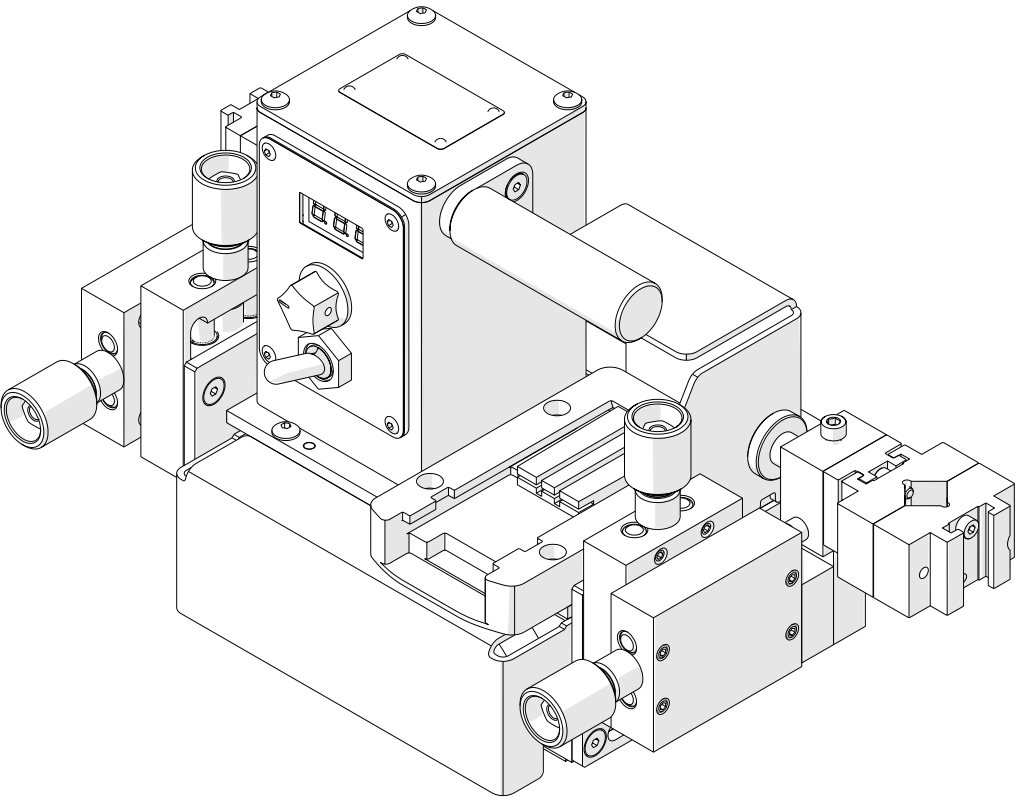

Parts list

Mini Spider

ITEM	PART NUMBER	DESCRIPTION	Q-TY
1*	AKM-000086	BATTERY	1
2	KLC-000007	4 MM HEX WRENCH	1
3	KLC-000006	3 MM HEX WRENCH	1
4**	UCW-0655-08-00-00-0	WIRE HOLDER	1
5	ZST-0655-09-00-00-0	MAGNET SET ASSY	1
6**	LDW-000006	BATTERY CHARGER 230V	1
6**	LDW-000007	BATTERY CHARGER 120V	1
7**	ZSL-0526-20-00-00-0	POWER SUPPLY	1
8**	PWD-0466-16-00-00-0	POWER CORD 115V (US)	1
8**	PWD-0466-18-00-00-0	POWER CORD 230V (CEE)	1
8**	PWD-0466-21-00-00-0	POWER CORD 230V (AU)	1
8**	PWD-0466-28-00-00-0	POWER CORD 230V (UK)	1
8**	PWD-0466-31-00-00-0	POWER CORD 230V (INDIA)	1

*recommended parts

** optional parts

Parts list Mini Spider v.0.01

ITEM	PART NUMBER	DESCRIPTION	Q-TY
1	NIT-000014	RIVET 2x6	4
2	WKR-000096	HEX SOCKET BUTTON HEAD SCREW M5x10	15
3	PKR-0655-02-02-01-0	COVER	1
4	KRP-0655-02-02-10-0	MODULE BODY ASSY	1
5	WKR-000313	HEX SOCKET BUTTON HEAD SCREW M3x8	4
6	PNL-0655-02-02-20-0	CONTROL PANEL ASSY	1
7*	PKT-000028	POTENTIOMETER KNOB	1
8*	OSL-000036	LEVER SWITCH COVER	1

This document is protected by copyrights.

Copying, using, or distributing without permission of JEI GROUP LTD is prohibited.

Parts list Mini Spider v.0.01

ITEM	PART NUMBER	DESCRIPTION	Q-TY
60	RLK-0270-07-03-00-1	GUIDE ROLLER	2
61	KLK-000071	DOWEL PIN 8n6x26	2
62	SRB-000091	HEX SOCKET HEAD CAP SCREW M5x35	2
63	ZSP-0270-11-00-00-0	PLATE ASSY	1
64	NPR-0270-14-00-00-0	TIGHTENER	1
65	SPR-0270-11-05-00-0	SPRING	2
66	PAS-000003	TOOTHED BELT	1

*recommended parts

ITEM	PART NUMBER	DESCRIPTION	Q-TY
1	NKR-000017	HEX NUT M6	2
2	PDK-000021	ROUND WASHER 6.4	2
3	PKT-0247-01-05-00-0	HANDWHEEL	2
4	SPR-000010	DISC SPRING 6.2x12.5x0.6	2
5	PDK-000020	ROUND WASHER 6.4	4
6	TLJ-0247-01-04-00-0	SLEEVE	2
7	WKR-000026	HEX SOCKET SET SCREW WITH FLAT POINT M5x8	8
8	KRP-0340-02-01-11-0	TORCH GUIDE FRAME I	1