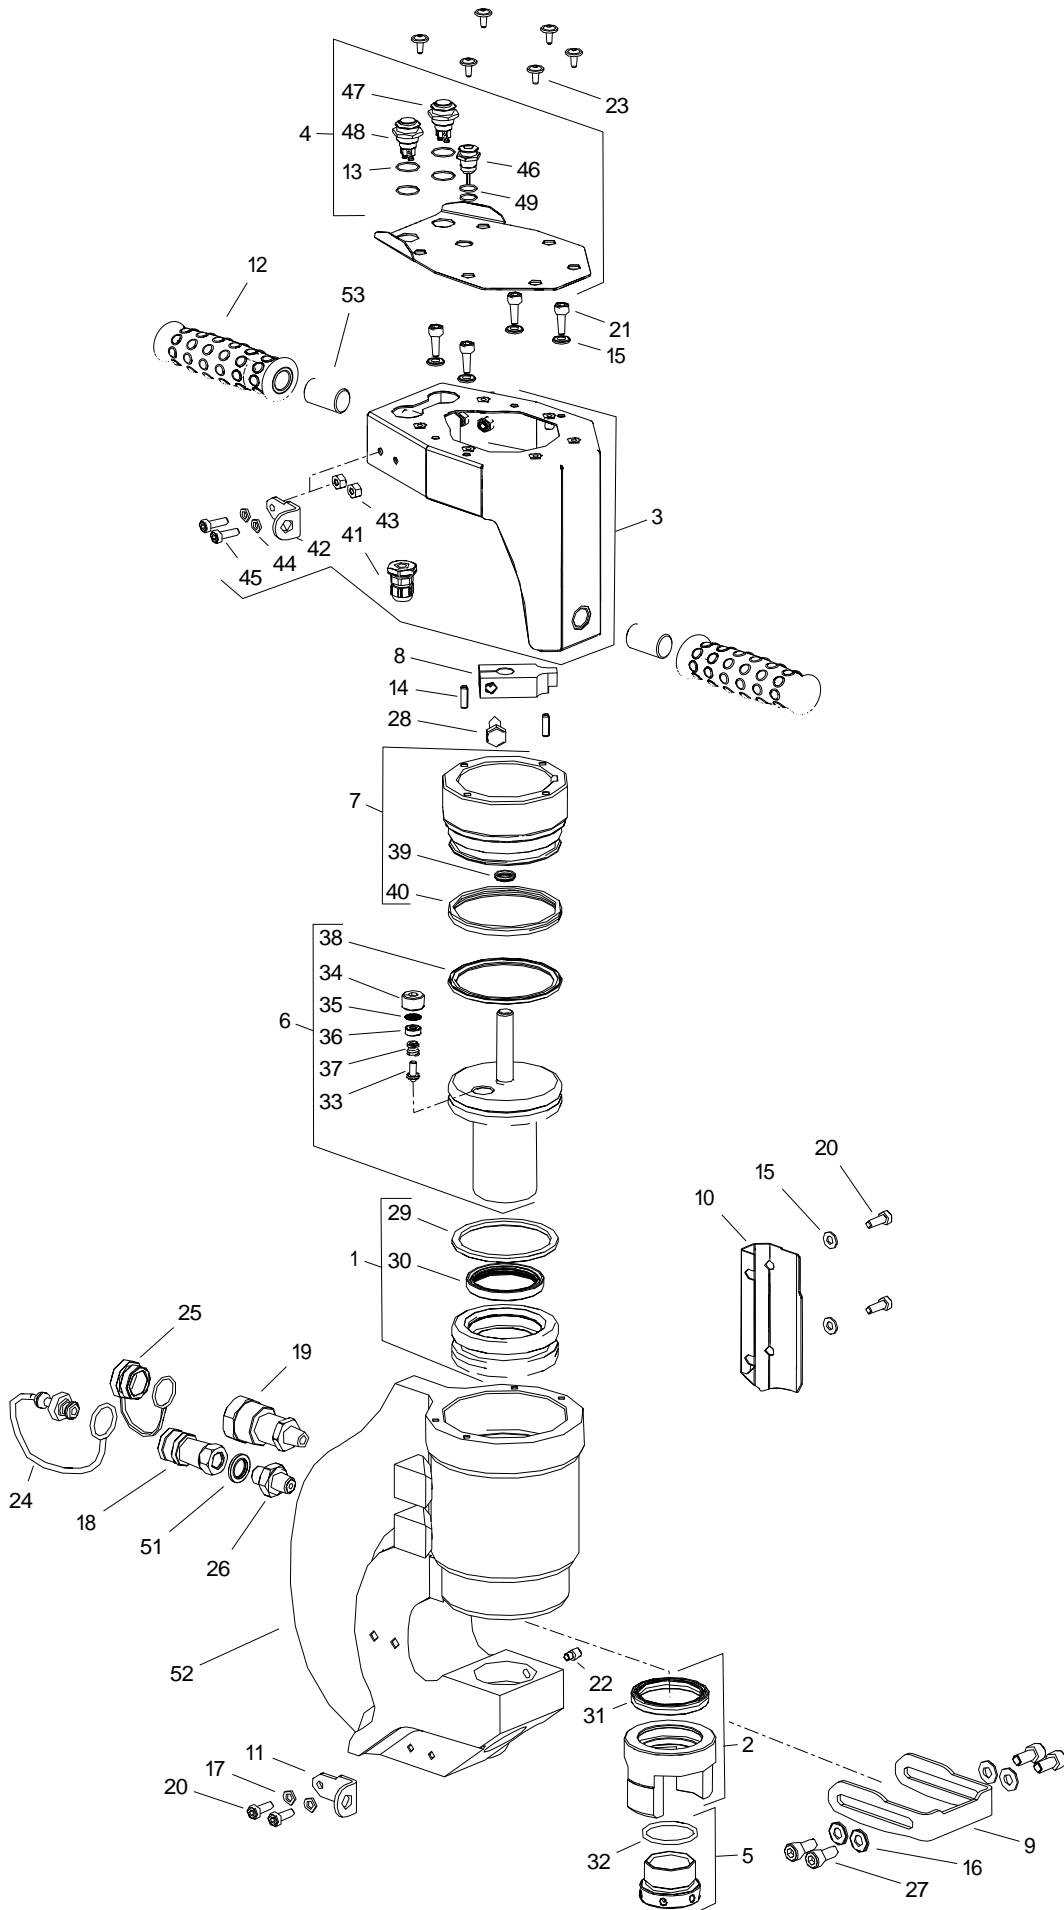

ITEM	PART NUMBER	DESCRIPTION	Q-TY
1	KLC-000038	6 MM HEX WRENCH WITH HANDLE	1
2	KLC-000036	4 MM HEX WRENCH WITH HANDLE	1
3	WBJ-0507-14-00-00-0	DIE DRIFT	1
4	WBJ-000001	WRENCH	1
5	PJM-000010	TOOL CONTAINER	1
6	PWD-0507-19-00-00-7	HYDRAULIC HOSES AND CONTROL CABLE	1
7	SKR-0522-16-00-00-0	METAL BOX	1
8	KRB-000001	SNAP HOOK	2
9	LNC-000008	CHAIN 1.5 m	1
10	KLC-000037	5 MM HEX WRENCH WITH HANDLE	1
11	KLC-0507-92-01-00-0	27 MM FLAT WRENCH	1
12	KLC-0507-92-02-00-0	30 MM FLAT WRENCH	1

ITEM	PART NUMBER	DESCRIPTION	Q-TY
51	PDK-000207	SEAL 1-4"	1
52	KRP-0522-01-00-00-0	BODY	1
53	PRT-0507-09-02-00-0	THREADED ROD M16x1	2

ITEM	PART NUMBER	DESCRIPTION	Q-TY
1	ZLP-000045	CAP	2
2	WTK-000030	FITTING	2
3	ZLP-000086	COUPLING CAP	1
4	ZLC-000309	QUICK COUPLING 1-4 BSP	1
5	PDK-000207	WASHER 1/4	2
6	WTK-000051	PLUG 1/4 BSP	1
7	ZLP-000087	QUICK COUPLING CAP	1